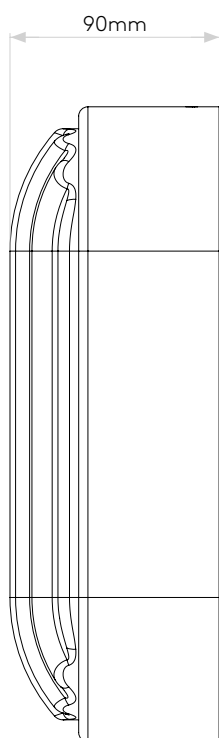

General

Location:	Coastal
Class:	CE (Class I)
Ip Rating:	IP44
Bathroom Zone:	Zone 2, 3
Driver Required:	No
Installation Orientation:	Wall Mount - Vertical
Main Material:	Metal – 316 Stainless Steel
Dimensions (mm):	H: 275 W: 125 D: 90
Cut Out Hole :	-
Recess Depth (mm):	-
Fire Rating:	-
Cable Length (mm):	-
Gross Weight (kg):	1.96

Lamp

Light Source:	LED E27/ES
Wattage:	12W max
Recommended Lamp:	12W Max LED E27/ES
Lamp Included:	No
Maximum Lamp Length (mm):	120
Luminous Flux (lm):	Lamp Dependent
Colour Temp (K):	Lamp Dependent
Cri (Ra):	Lamp Dependent
Macadam Ellipse:	Lamp Dependent
Tilt Adjustable Angle (°):	-
Rotation Adjustable Angle (°):	-
Lifetime (hrs):	Lamp Dependent
Beam Angle (°):	Lamp Dependent

Please note that some dimensions may vary slightly due to manufacturing tolerances, this includes cable entry and fixing holes

Veillez noter que certaines dimensions peuvent varier légèrement en raison des tolérances de fabrication, y compris l'entrée de câble et les trous de fixation.