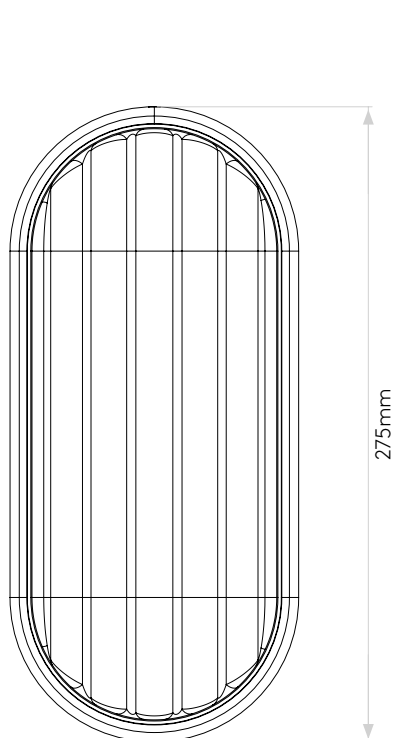

Please note that some dimensions may vary slightly due to manufacturing tolerances, this includes cable entry and fixing holes

Veillez noter que certaines dimensions peuvent varier légèrement en raison des tolérances de fabrication, y compris l'entrée de câble et les trous de fixation.

Bitte beachten Sie, dass die Maße Fertigungstoleranzen unterliegen und daher in geringem Umfang von der angegebenen Größe abweichen können. Dies gilt auch für Kabeleingänge und Befestigungslöcher.

Si prega notare che possono esserci piccole variazioni in alcune dimensioni dovute alle tolleranze di produzione, queste includono l'ingresso del cavo e i fori di fissaggio.