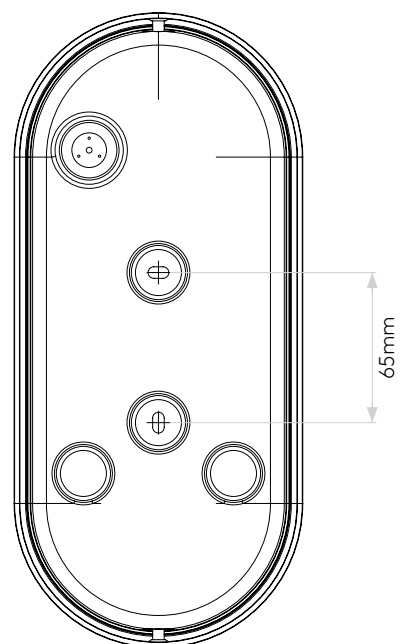

Please note that some dimensions may vary slightly due to manufacturing tolerances, this includes cable entry and fixing holes

Veillez noter que certaines dimensions peuvent varier légèrement en raison des tolérances de fabrication, y compris l'entrée de câble et les trous de fixation.

Bitte beachten Sie, dass die Maße Fertigungstoleranzen unterliegen und daher in geringem Umfang von der angegebenen Größe abweichen können. Dies gilt auch für Kabeleingänge und Befestigungslöcher.

Si prega notare che possono esserci piccole variazioni in alcune dimensioni dovute alle tolleranze di produzione, queste includono l'ingresso del cavo e i fori di fissaggio.