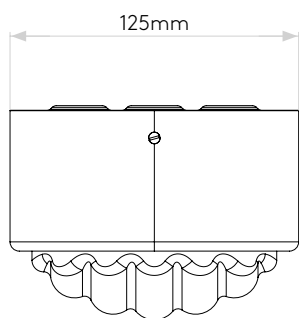

Please note that some dimensions may vary slightly due to manufacturing tolerances, this includes cable entry and fixing holes

Veillez noter que certaines dimensions peuvent varier légèrement en raison des tolérances de fabrication, y compris l'entrée de câble et les trous de fixation.

Bitte beachten Sie, dass die Maße Fertigungstoleranzen unterliegen und daher in geringem Umfang von der angegebenen Größe abweichen können. Dies gilt auch für Kabeleingänge und Befestigungslöcher.

Si prega notare che possono esserci piccole variazioni in alcune dimensioni dovute alle tolleranze di produzione, queste includono l'ingresso del cavo e i fori di fissaggio.