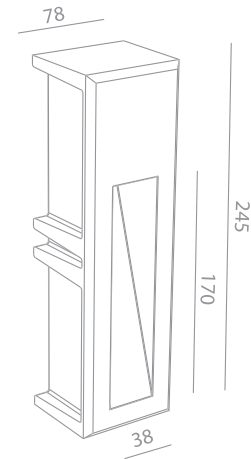

 - 4W - excl. LED driver - current controlled 350 mA -  -  -  -  -  - serial wiring - 3 Step MacAdam
Requires remote LED driver - 350 mA

Ready for installation in solid walls
Optional plasterkit for installation into gypsum walls