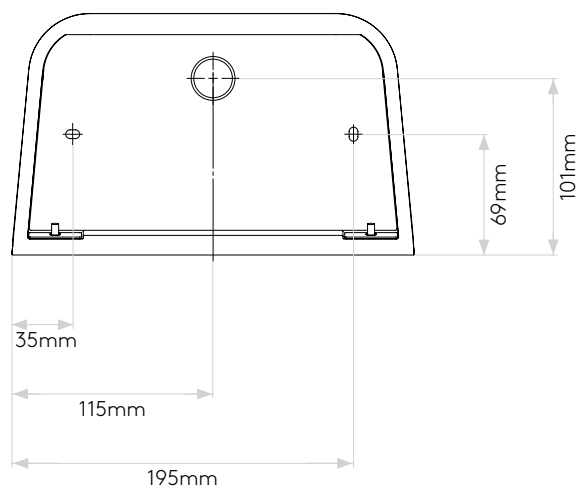

Please note that some dimensions may vary slightly due to manufacturing tolerances, this includes cable entry and fixing holes

Veuillez noter que certaines dimensions peuvent varier légèrement en raison des tolérances de fabrication, y compris l'entrée de câble et les trous de fixation.

Bitte beachten Sie, dass die Maße Fertigungstoleranzen unterliegen und daher in geringem Umfang von der angegebenen Größe abweichen können. Dies gilt auch für Kabeleingänge und Befestigungslöcher.

Si prega notare che possono esserci piccole variazioni in alcune dimensioni dovute alle tolleranze di produzione, queste includono l'ingresso del cavo e i fori di fissaggio.