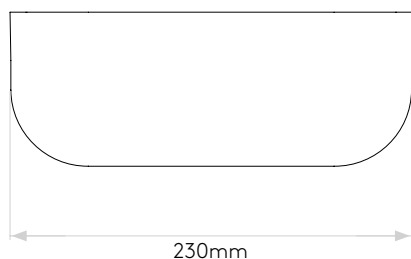

Please note that some dimensions may vary slightly due to manufacturing tolerances, this includes cable entry and fixing holes

Veuillez noter que certaines dimensions peuvent varier légèrement en raison des tolérances de fabrication, y compris l'entrée de câble et les trous de fixation.

Bitte beachten Sie, dass die Maße Fertigungstoleranzen unterliegen und daher in geringem Umfang von der angegebenen Größe abweichen können. Dies gilt auch für Kabeleingänge und Befestigungslöcher.

Si prega notare che possono esserci piccole variazioni in alcune dimensioni dovute alle tolleranze di produzione, queste includono l'ingresso del cavo e i fori di fissaggio.