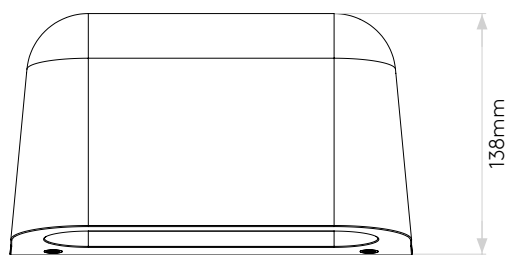

Please note that some dimensions may vary slightly due to manufacturing tolerances, this includes cable entry and fixing holes

Veuillez noter que certaines dimensions peuvent varier légèrement en raison des tolérances de fabrication, y compris l'entrée de câble et les trous de fixation.

Bitte beachten Sie, dass die Maße Fertigungstoleranzen unterliegen und daher in geringem Umfang von der angegebenen Größe abweichen können. Dies gilt auch für Kabeleingänge und Befestigungslöcher.

Si prega notare che possono esserci piccole variazioni in alcune dimensioni dovute alle tolleranze di produzione, queste includono l'ingresso del cavo e i fori di fissaggio.