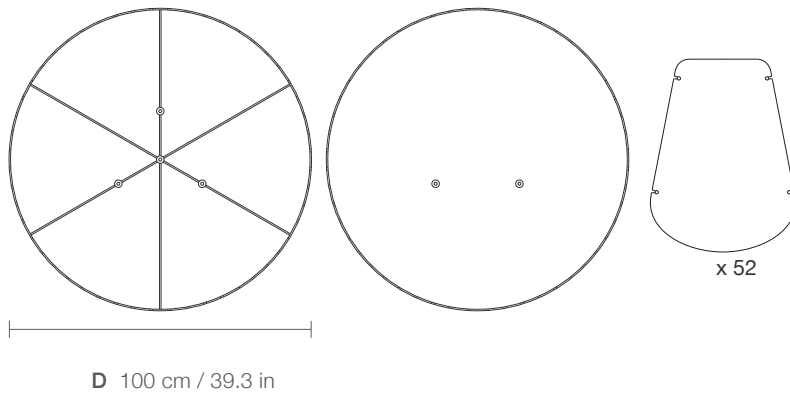

RENATA 116 ROUND

DIMENSIONS

PARTS

ELECTRICAL KIT

CODE	RE116
TYPE	Pendant Lamp
MOUNTING	Ceiling rose and steel cord includes
CORD LENGHT	2 m. / Textile cable
BULB	100 watts (max) / Bulb Socket E26 / E27 x 3
WEIGHT	8 kg. / 17.63 lbs.