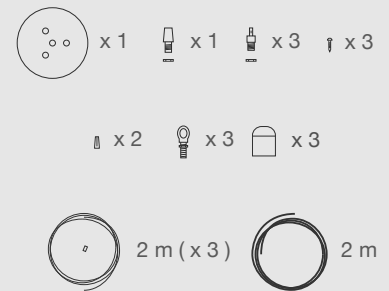

# RENATA 116 ROUND

## DIMENSIONS

## PARTS

## ELECTRICAL KIT

CODE	RE116
TYPE	Pendant Lamp
MOUNTING	Ceiling rose and steel cord includes
CORD LENGHT	2 m. / Textile cable
BULB	100 watts (max) / Bulb Socket E26 / E27 x 3
WEIGHT	8 kg. / 17.63 lbs.