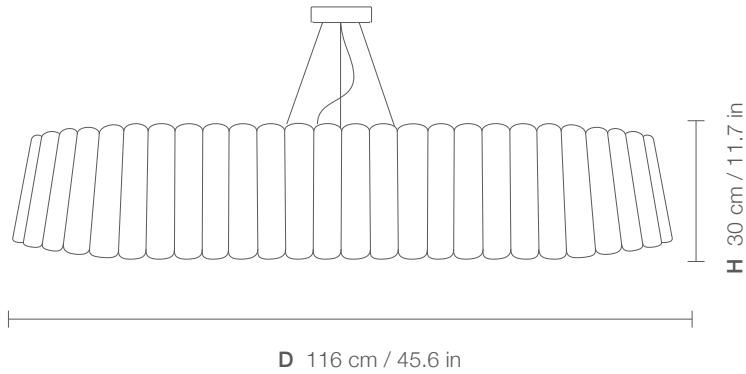

# RENATA 116 ROUND

## DIMENSIONS

## PARTS

## ELECTRICAL KIT

CODE	RE116
TYPE	Pendant Lamp
MOUNTING	Ceiling rose and steel cord includes
CORD LENGHT	2 m. / Textile cable
BULB	100 watts (max) / Bulb Socket E26 / E27 x 3
WEIGHT	8 kg. / 17.63 lbs.