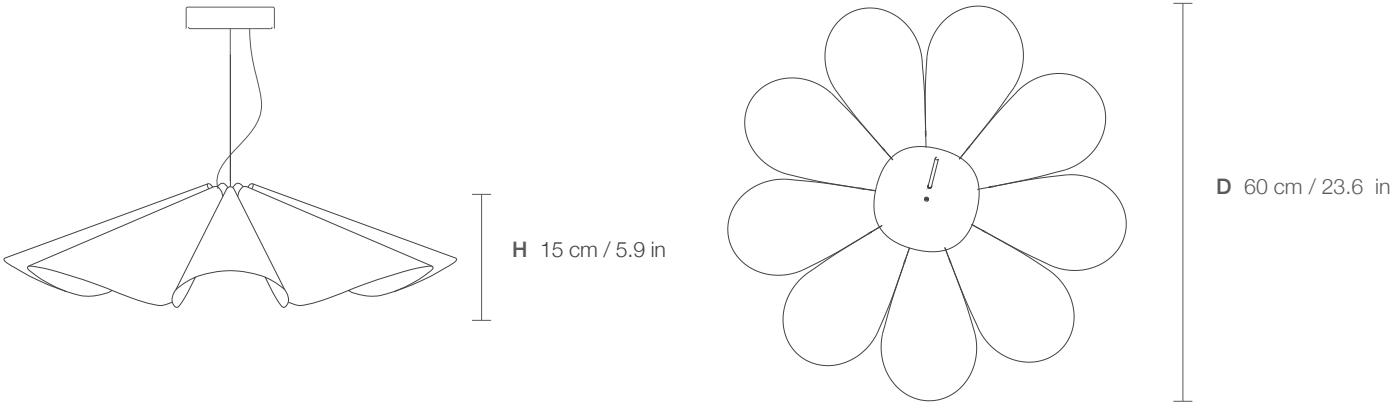

DELFINA 60

DIMENSIONS

PARTS

CODE	DE60
TYPE	Pendant Lamp
MOUNTING	Ceiling rose and steel cord includes
CORD LENGHT	2 m. / Textile cable
BULB	100 watts (max) / Bulb Socket E26 / E27 x 1
WEIGHT	0.75 kg. / 1.65 lbs.