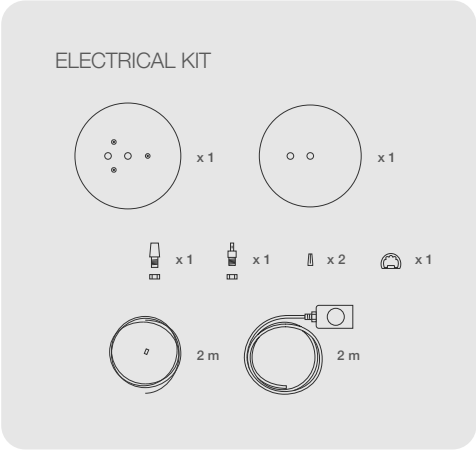

DELFINA 60

DIMENSIONS

PARTS

CODE	DE60
TYPE	Pendant Lamp
MOUNTING	Ceiling rose and steel cord includes
CORD LENGHT	2 m. / Textile cable
BULB	100 watts (max) / Bulb Socket E26 / E27 x 1
WEIGHT	0.75 kg. / 1.65 lbs.