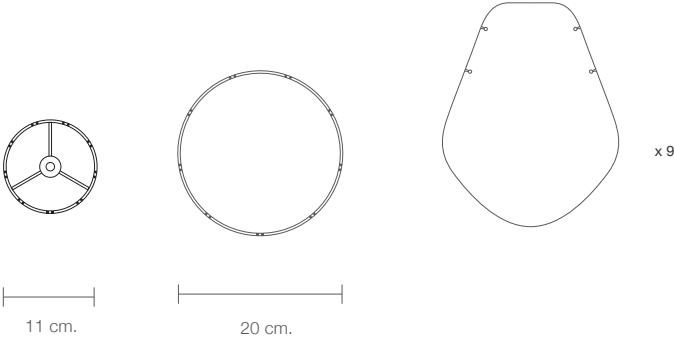

DELFINA 60

DIMENSIONS

PARTS

CODE	DE60
TYPE	Pendant Lamp
MOUNTING	Ceiling rose and steel cord includes
CORD LENGHT	2 m. / Textile cable
BULB	100 watts (max) / Bulb Socket E26 / E27 x 1
WEIGHT	0.75 kg. / 1.65 lbs.