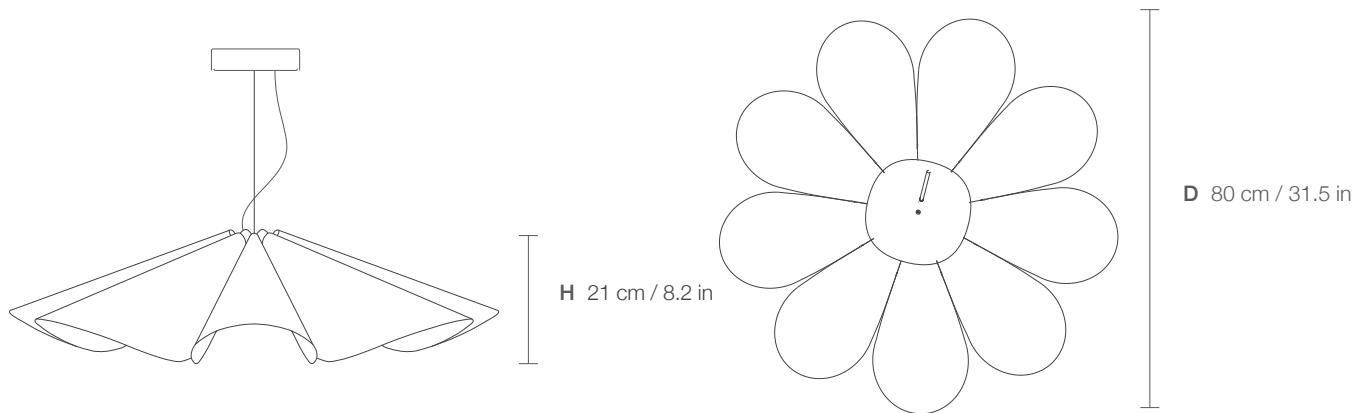

DELFINA 80

DIMENSIONS

PARTS

ELECTRICAL KIT

CODE	DE80
TYPE	Pendant Lamp
MOUNTING	Ceiling rose and steel cord includes
CORD LENGHT	2 m. / Textile cable
BULB	100 watts (max) / Bulb Socket E26 / E27 x 1
WEIGHT	1.97 kg. / 4.34 lbs.