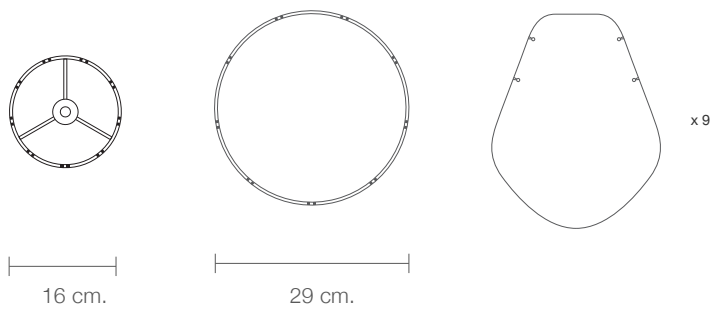

DELFINA 80

DIMENSIONS

PARTS

ELECTRICAL KIT

CODE	DE80
TYPE	Pendant Lamp
MOUNTING	Ceiling rose and steel cord includes
CORD LENGHT	2 m. / Textile cable
BULB	100 watts (max) / Bulb Socket E26 / E27 x 1
WEIGHT	1.97 kg. / 4.34 lbs.