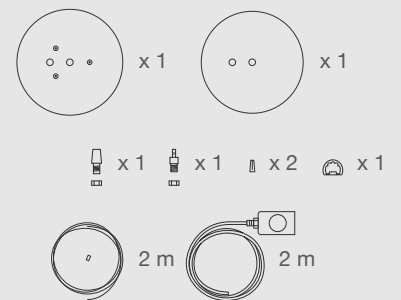

DELFINA 80

DIMENSIONS

PARTS

ELECTRICAL KIT

CODE	DE80
TYPE	Pendant Lamp
MOUNTING	Ceiling rose and steel cord includes
CORD LENGHT	2 m. / Textile cable
BULB	100 watts (max) / Bulb Socket E26 / E27 x 1
WEIGHT	1.97 kg. / 4.34 lbs.