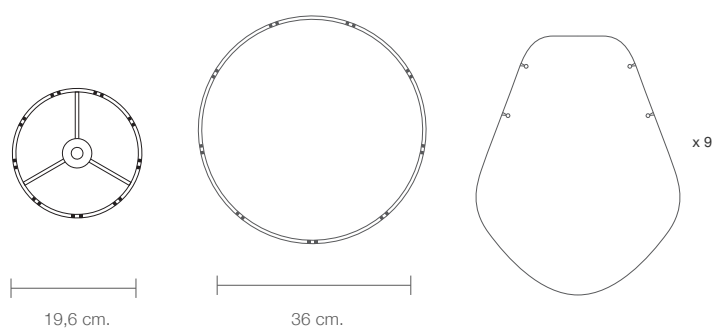

## DIMENSIONS

## PARTS

CODE	DE100
TYPE	Pendant Lamp
MOUNTING	Ceiling rose and steel cord includes
CORD LENGHT	2 m. / Textile cable
BULB	100 watts (max) / Bulb Socket E26 / E27 x 1
WEIGHT	2.33 kg. / 5.13 lbs.