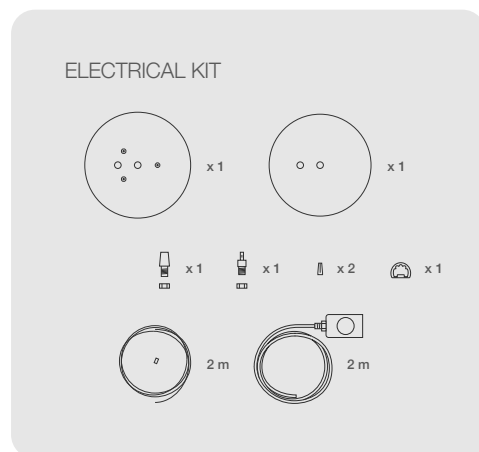

## DIMENSIONS

## PARTS

CODE	DE100
TYPE	Pendant Lamp
MOUNTING	Ceiling rose and steel cord includes
CORD LENGHT	2 m. / Textile cable
BULB	100 watts (max) / Bulb Socket E26 / E27 x 1
WEIGHT	2.33 kg. / 5.13 lbs.