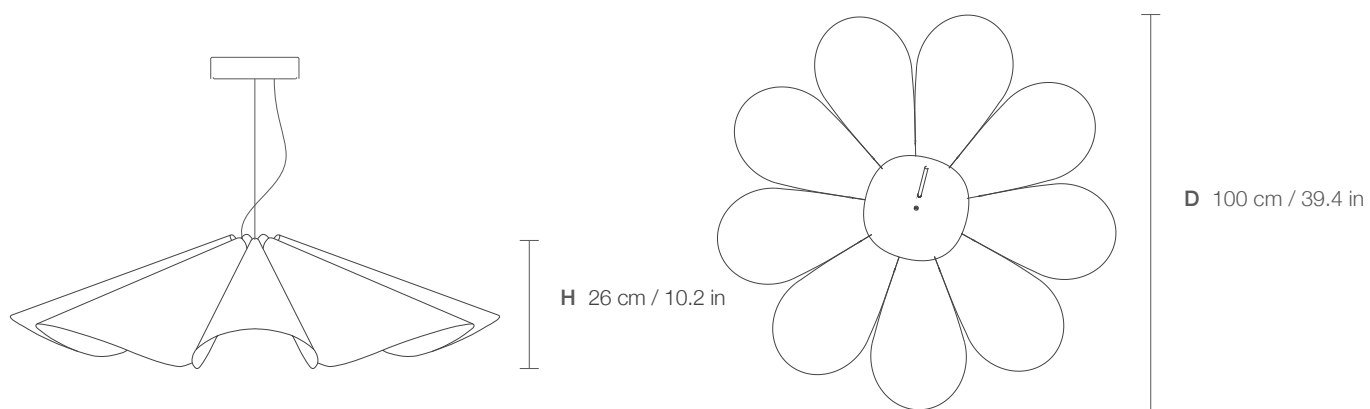

## DIMENSIONS

## PARTS

CODE	DE100
TYPE	Pendant Lamp
MOUNTING	Ceiling rose and steel cord includes
CORD LENGHT	2 m. / Textile cable
BULB	100 watts (max) / Bulb Socket E26 / E27 x 1
WEIGHT	2.33 kg. / 5.13 lbs.