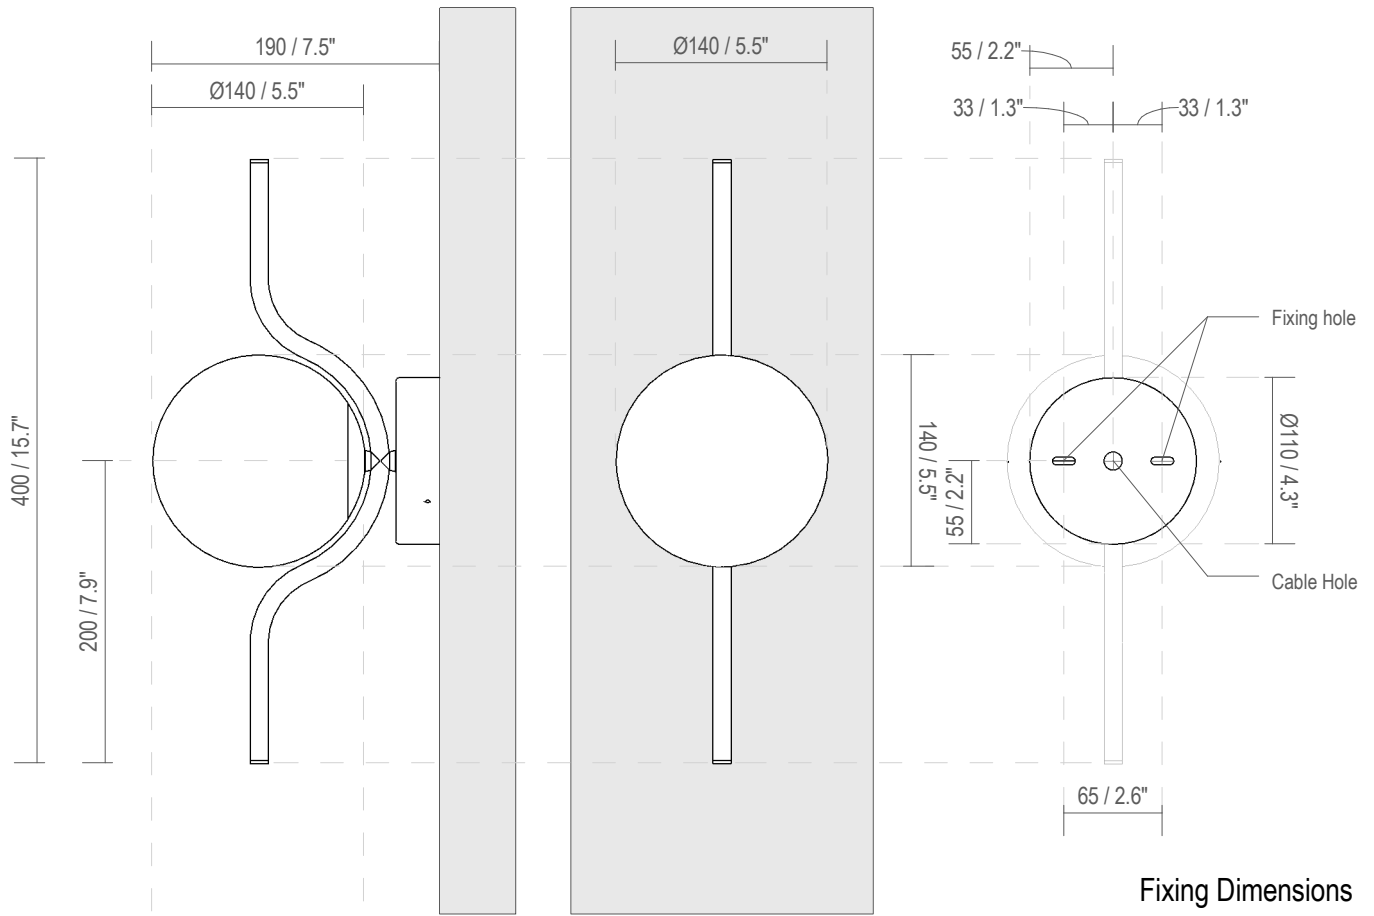

LE VITA
Ref #29690, 29695
 Category: Indoor
 Subcategory: Surface

Fixing Dimensions