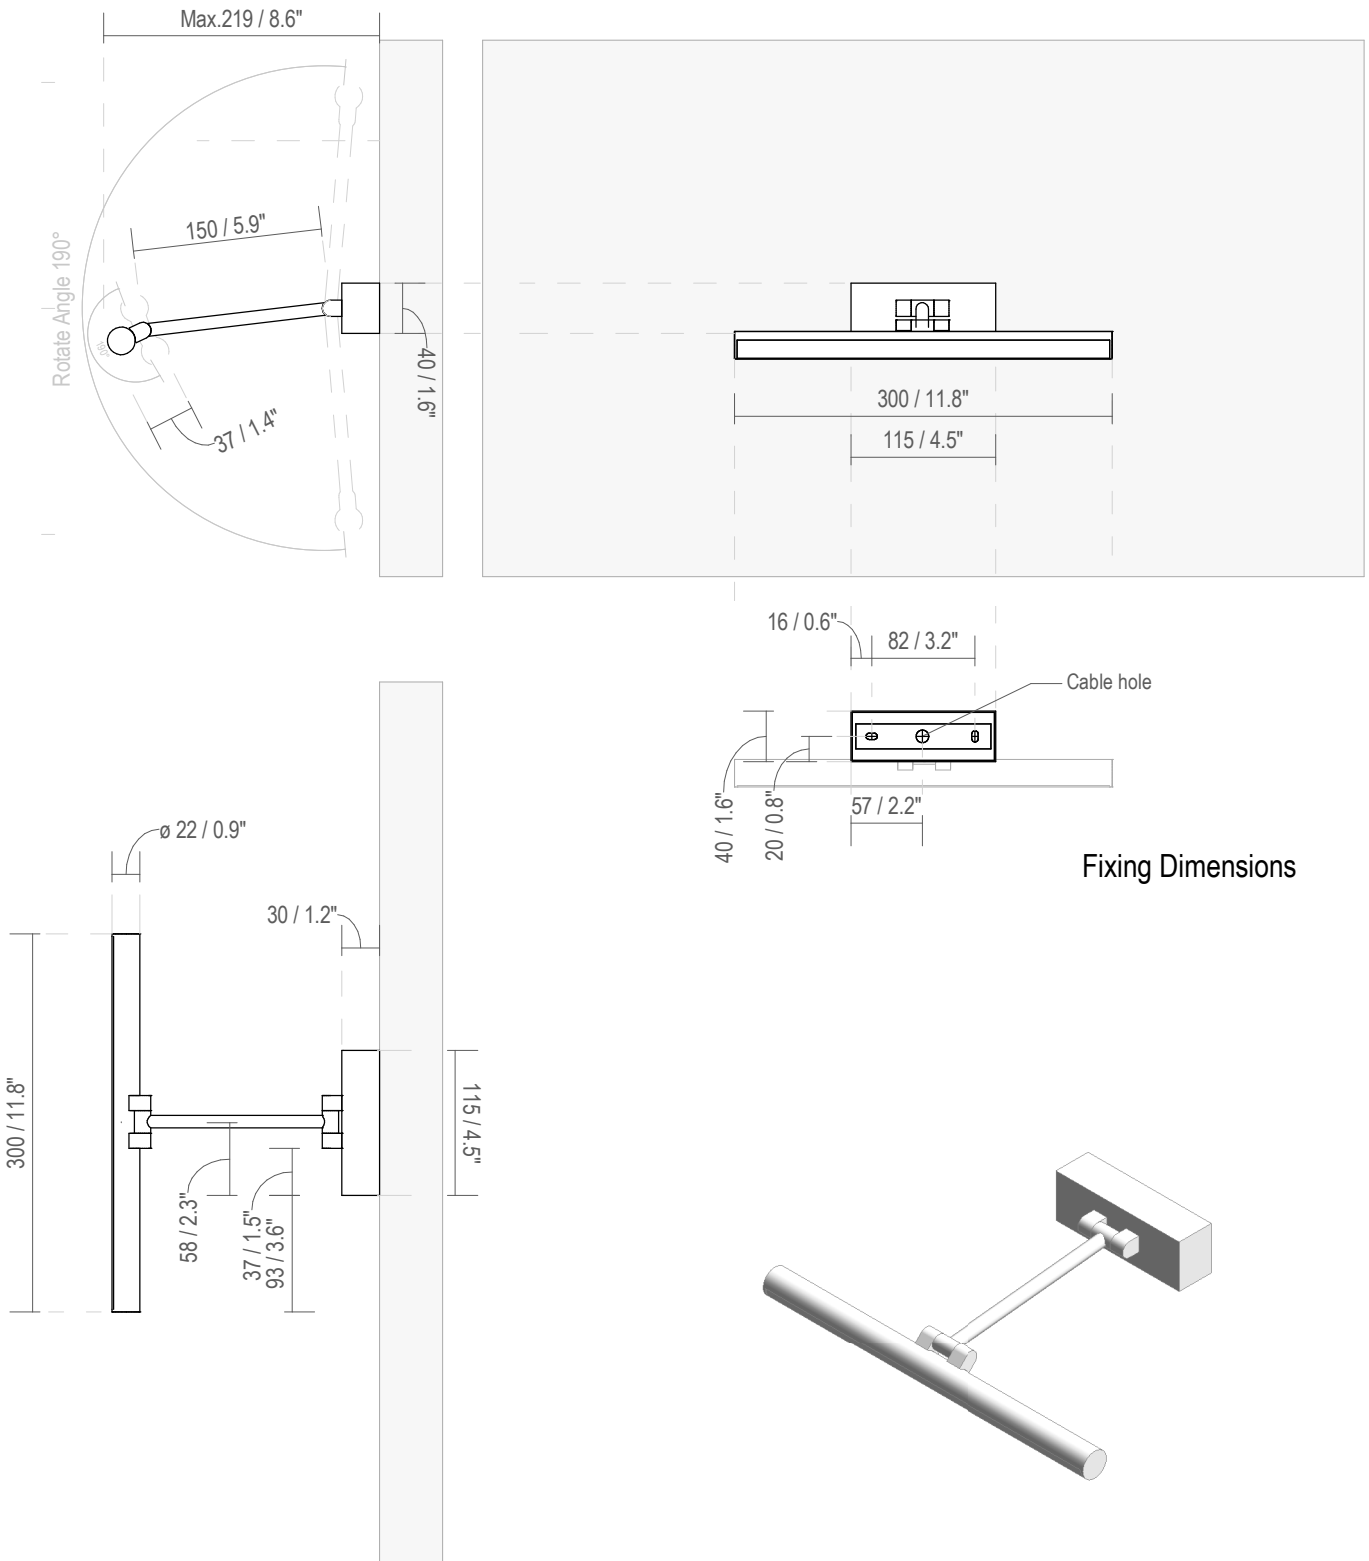

MAGRITTE

Ref #61080, 61083, 61086

Category: Indoor
Subcategory: Surface

Fixing Dimensions