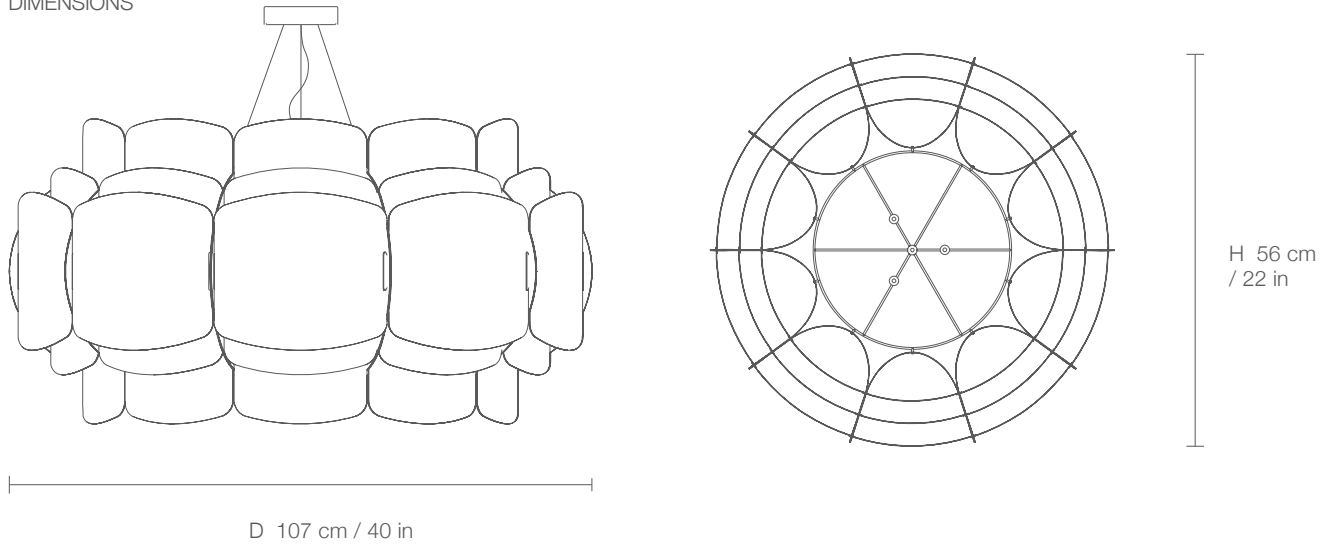

BELLA 107

DIMENSIONS

PARTS

CODE

BE107

TYPE

Pendant Lamp

MOUNTING

Ceiling rose and steel cord includes

CORD LENGTH

2 m. / Textile cable

BULB

100 watts (max) / Bulb Socket E26 / E27 x 1

WEIGHT

6.46 kg. / 14.24 lbs.

MATERIALS