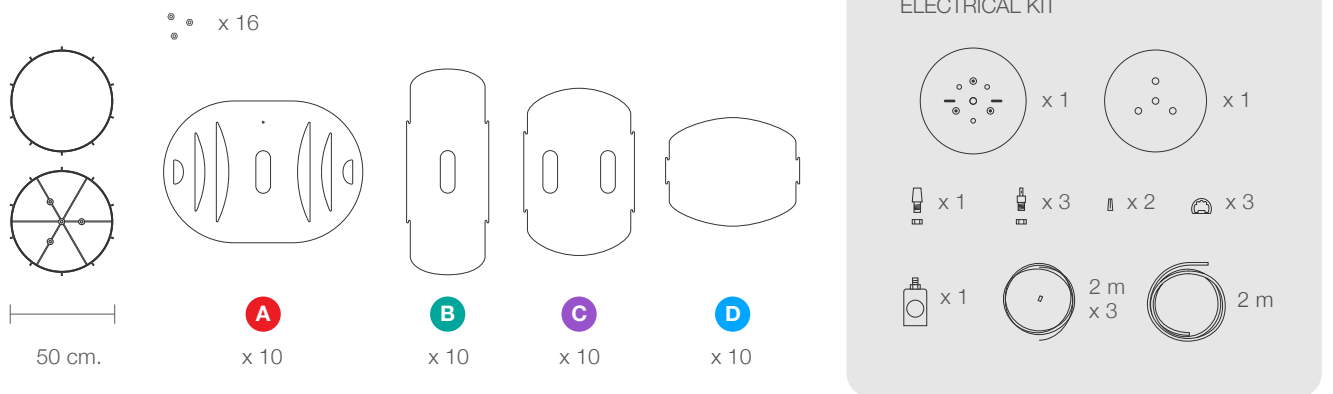

BELLA 107

DIMENSIONS

PARTS

CODE

BE107

TYPE

Pendant Lamp

MOUNTING

Ceiling rose and steel cord includes

CORD LENGTH

2 m. / Textile cable

BULB

100 watts (max) / Bulb Socket E26 / E27 x 1

WEIGHT

6.46 kg. / 14.24 lbs.

MATERIALS