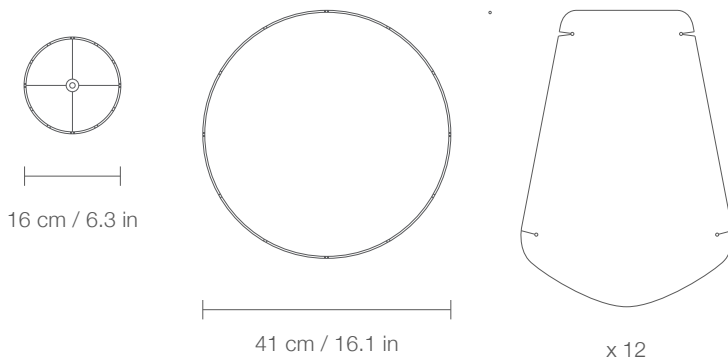

## DIMENSIONS

## PARTS

CODE	LO70
TYPE	Pendant Lamp
MOUNTING	Ceiling rose and steel cord includes
CORD LENGHT	2 m. / Textile cable
BULB	100 watts (max) / Bulb Socket E26 / E27 x 1
WEIGHT	2.66 kg. / 5.86 lbs.