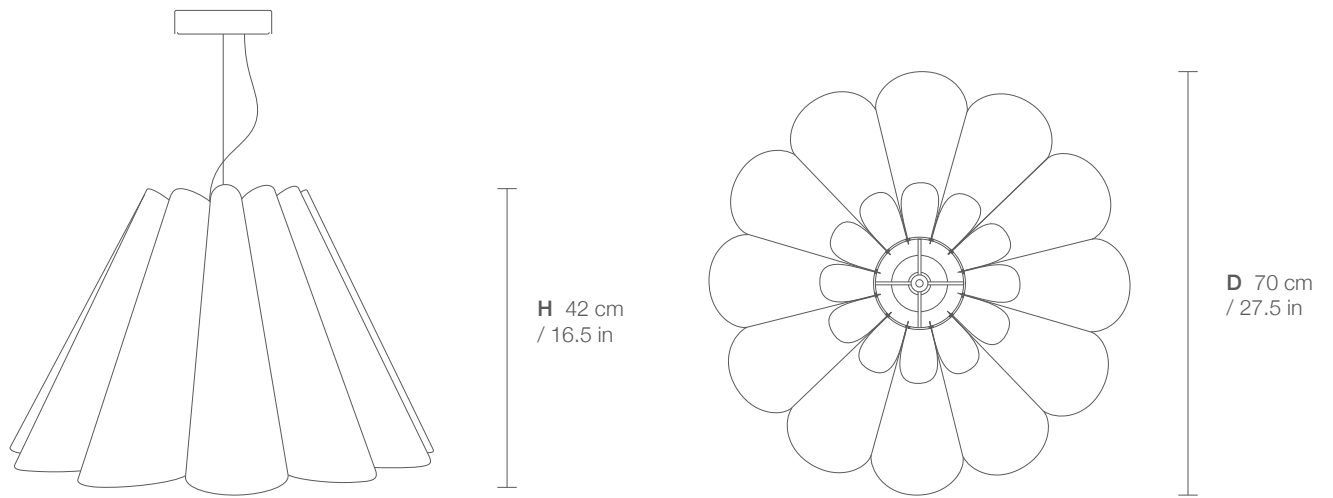

# LORA 70

## DIMENSIONS

## PARTS

CODE	LO70
TYPE	Pendant Lamp
MOUNTING	Ceiling rose and steel cord includes
CORD LENGHT	2 m. / Textile cable
BULB	100 watts (max) / Bulb Socket E26 / E27 x 1
WEIGHT	2.66 kg. / 5.86 lbs.