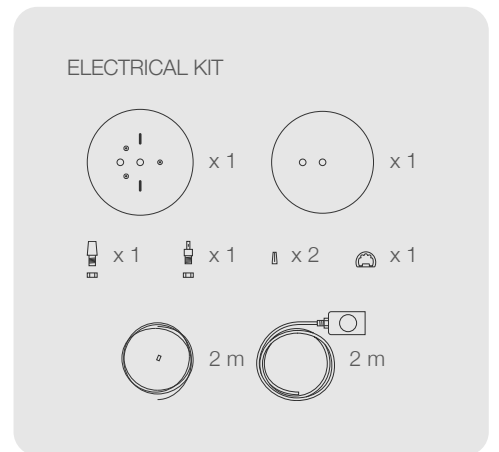

## DIMENSIONS

## PARTS

CODE	LO70
TYPE	Pendant Lamp
MOUNTING	Ceiling rose and steel cord includes
CORD LENGHT	2 m. / Textile cable
BULB	100 watts (max) / Bulb Socket E26 / E27 x 1
WEIGHT	2.66 kg. / 5.86 lbs.