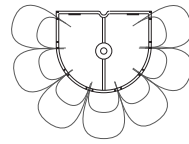

RENATA 35 WALL

DIMENSIONS

H 30 cm / 11.7 in

D 35 cm / 13.7 in

PARTS

x 1

x 7

x 1

TYPE

Sconces Lamp

MOUNTING

CORD LENGTH

0.5 m. / Textile cable

BULB

100 watts (max) / Bulb Socket E26 / E27 x 1

WEIGHT