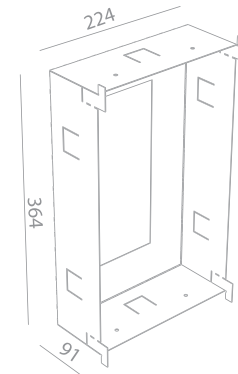

□ 225x365 mm

Material : waterproof CALCYT+®

Ready for installation in solid walls
Optional plasterkit for installation into gypsum walls

PLASTERKIT NORMALL

REF N° 705 01 000 For mounting into gypsum walls