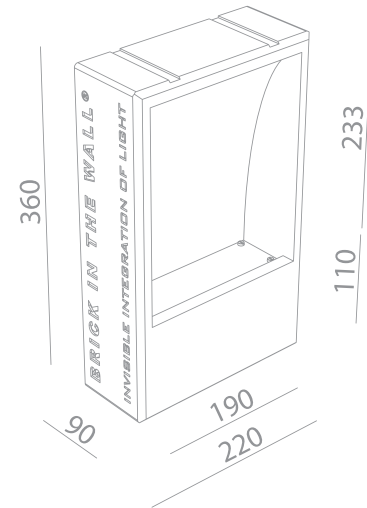

□ 225x365 mm

Material : waterproof CALCYT+®

Ready for installation in solid walls
Optional plasterkit for installation into gypsum walls

PLASTERKIT NORMALL

REF N° 705 01 000 For mounting into gypsum walls