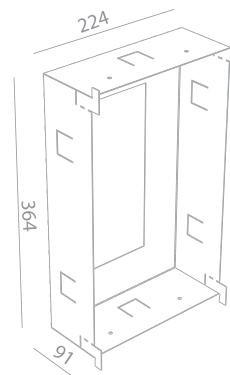

PLASTERKIT NORMALL

REF N° 705 01 000 For mounting into gypsum walls

NORMALL LED 800LM 230VAC

REF N°	2200°K	2700°K	3000°K
phase DIM	105 71 501	105 71 001	105 71 101

230V/50Hz - 9,3W - incl. line voltage driver
◊ - parallel wiring ∇ 0.2m E CE - P -
2 Step MacAdam - CRI 90 - R9=75 - A