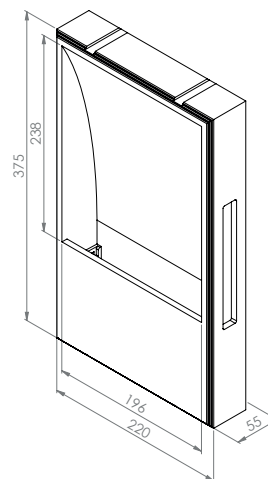

NORMALL S IP20

INDOOR - INTERNO - INNENBEREICH - INTERIEUR - INTÉRIEUR - INTERIOR

Fix (not adjustable) 0° - 0°

□ 225x380 mm

Material : CALCYT® plaster

NORMALL S LED WARM DIM 900LM 230VAC

WARM DIM : DIMS FROM 3000°K TO 2000°K