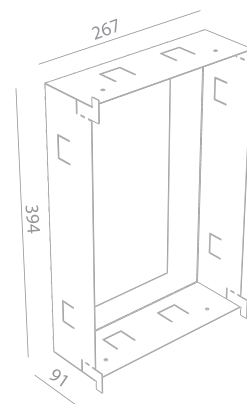

BIG LED 800LM 230VAC			
REF N°	2200°K	2700°K	3000°K
phase DIM	104 71 505	104 71 005	104 71 105
230V/50Hz - 9,3W - incl. line voltage driver ◇ - parallel wiring ▽ ⏏ 0.2m ⚡ CE - Ⓢ - 2 Step MacAdam - CRI 90 - R9=75 - A			

BIG LED 1200LM REMOTE DRIVER			
REF N°	2200°K	2700°K	3000°K
excl. driver	104 28 505	104 28 005	104 28 105
230V/50Hz - 14W - excl. driver - 500 mA ◇ - parallel wiring ▽ ⏏ 0.2m ⚡ CE - Ⓢ - 2 Step MacAdam - CRI 90 - R9=75 - A			

Ready for installation in solid walls
Optional plasterkit for installation into gypsum walls

PLASTERKIT BIG
REF N° 704 01 000 For mounting into gypsum walls