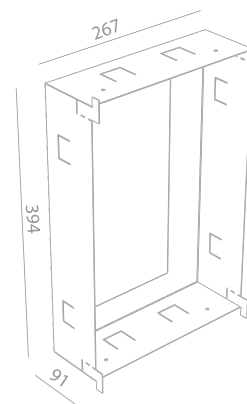

BIG LED 800LM 230VAC			
REF N°	2200°K	2700°K	3000°K
phase DIM	104 71 501	104 71 001	104 71 101
230V/50Hz - 9,3W - incl. line voltage driver ◇ - parallel wiring ▽ 0.2m E-CE-Ⓟ - 2 Step MacAdam - CRI 90 - R9=75 - A			

BIG LED 1200LM REMOTE DRIVER			
REF N°	2200°K	2700°K	3000°K
excl. driver	104 28 501	104 28 001	104 28 101
230V/50Hz - 14W - excl. driver - 500 mA ◇ - parallel wiring ▽ 0.2m E-CE-Ⓟ - 2 Step MacAdam - CRI 90 - R9=75 - A			

Ready for installation in solid walls
Optional plasterkit for installation into gypsum walls

PLASTERKIT BIG
REF N° 704 01 000 For mounting into gypsum walls