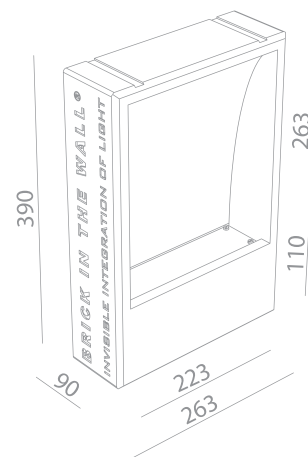

BIG IP54

OUTDOOR - ESTERNO - AUßENBEREICH - EXTERIEUR - EXTÉRIEUR - EXTERIOR

Fix (not adjustable) 0° - 0°

□ 268x395 mm

Material : waterproof CALCYT+®