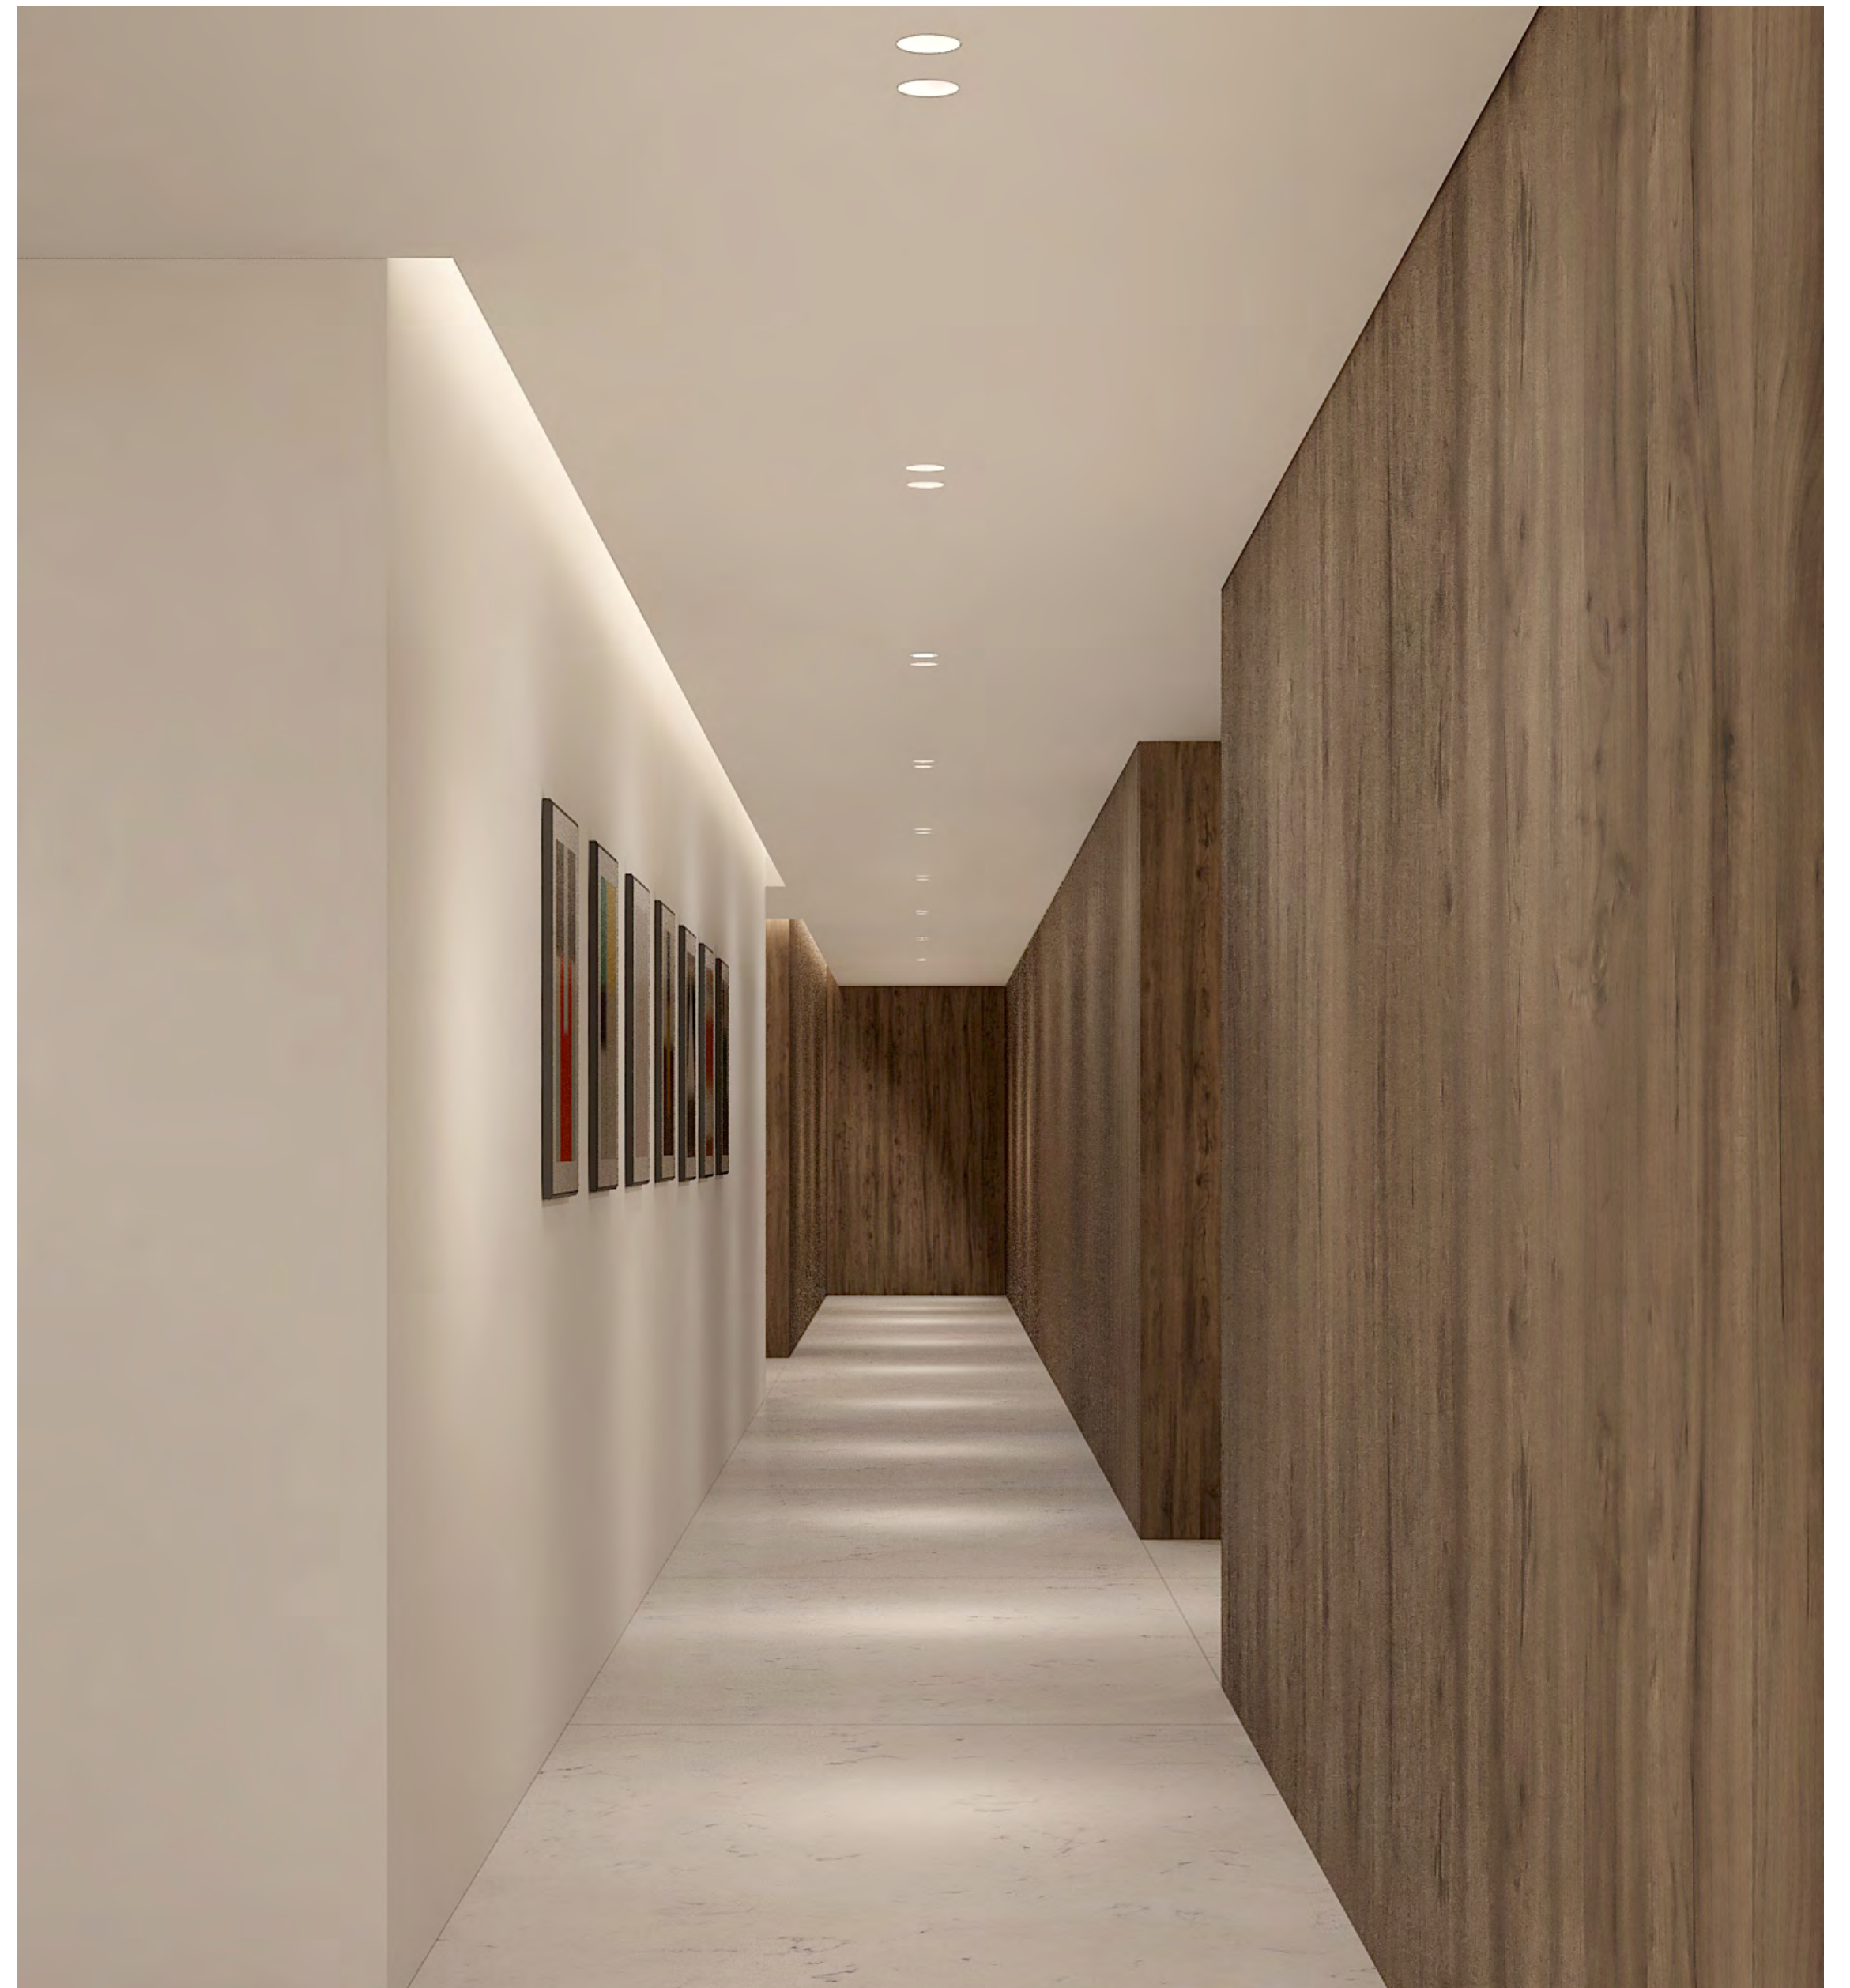

# Trimless PRO

FIRE RATED

A cutting-edge recessed lighting solution that seamlessly integrates into your ceiling for a sleek, minimalist appearance.

Designed for versatility, Trimless PRO eliminates visible edges, creating a clean and continuous surface that enhances any interior space. This fixture is available in various configurations to suit your lighting needs while providing exacting illumination without distracting from surrounding decor.

Trimless PRO Round Fixed  
IP65 | 🔥 | ⚙️ Ø79

Trimless PRO Round Adjustable  
IP20 | 30° tilt | 🔥 | ⚙️ Ø79