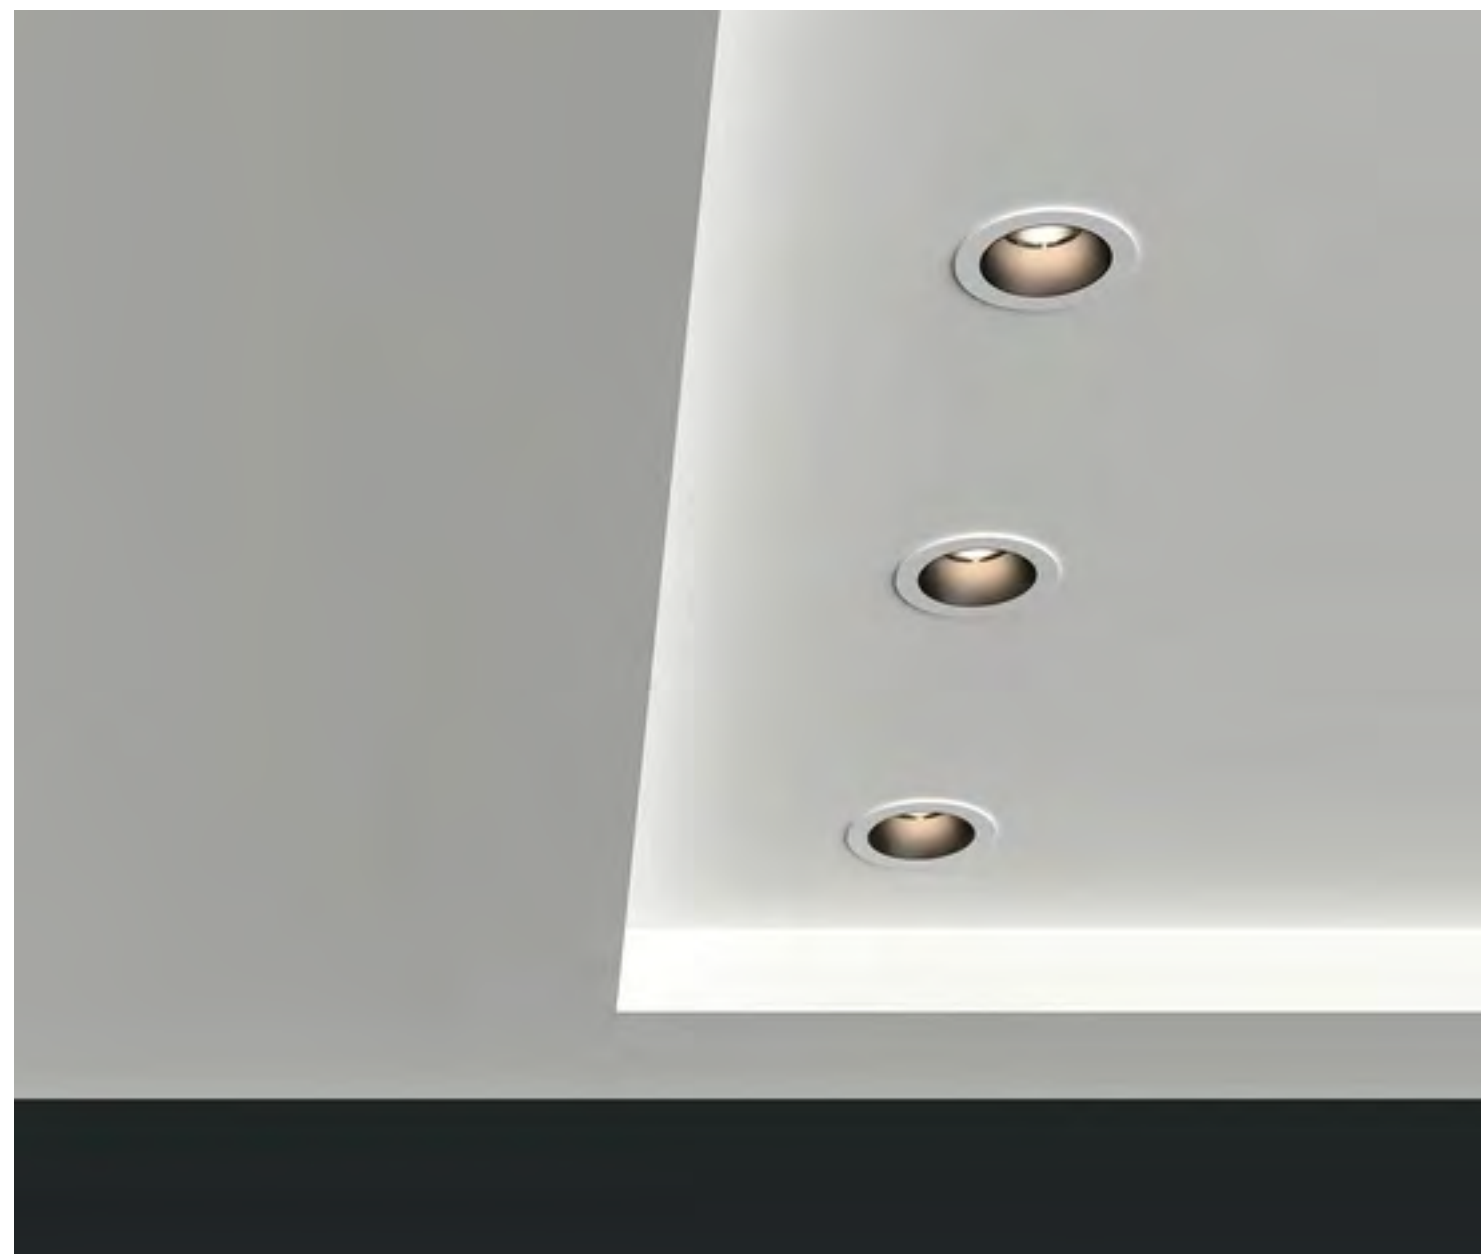

# Trimless PRO

FIRE RATED

A cutting-edge recessed lighting solution that seamlessly integrates into your ceiling for a sleek, minimalist appearance.

Designed for versatility, Trimless PRO eliminates visible edges, creating a clean and continuous surface that enhances any interior space. This fixture is available in various configurations to suit your lighting needs while providing exacting illumination without distracting from surrounding decor.

Trimless PRO Round Fixed  
IP65 | 🔥 | ⚙️ Ø79

Trimless PRO Round Adjustable  
IP20 | 30° tilt | 🔥 | ⚙️ Ø79

# Decor PRO

A refined and contemporary downlight design with a recessed light source for enhanced visual comfort.

Featuring a glare-reducing matt black inner bezel, this versatile fixture offers both style and performance, seamlessly integrating into any interior. For added design flexibility, the inner bezel can be customised in alternative finishes, allowing you to create a tailored lighting solution. Perfect for both hospitality, residential or commercial spaces, Decor PRO delivers precise illumination while maintaining a clean, modern aesthetic.

Decor PRO Round Fixed  
IP20 |  $\text{T} \text{ } \varnothing 70$

Decor PRO Round Adjustable  
IP20 | 29° tilt |  $\text{T} \text{ } \varnothing 86$

Decor PRO Round Flush Fixed  
IP20 |  $\text{T} \text{ } \varnothing 70$