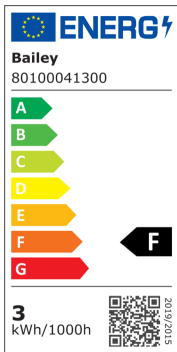

LED Ecobasic PAR11 GU10 DIM 3W (35W) 270lm 830 38D

Article number 80100041300

BAI Ecobasic LED PAR11 MR11 GU10 3W 3000K 38° 270lm (35W) Dimmable 230V-240V 35x47mm LED reflector lamp

Omgevingstemperatuur bereik: -20°C tot +35°C

General ETIM properties

ETIM group	Lamps
ETIM class	LED-lamp/Multi-LED
Name	80100041300
Brand	Bailey
Productseries	Ecobasic LED spot
Product type	PAR11

ETIM specifications

Nominal voltage [V]	220 - 240
Nominal current [mA]	14 - 14
Power factor	0.9
Lamp power [W]	3 - 3
Voltage type	AC
Luminous flux [lm]	270 - 270
Rated luminous flux according to IEC 62612 [lm]	270
Lamp efficacy [lm/W]	90
Luminous intensity [cd]	140
Colour rendering index CRI	80-89
Lamp shape	Reflector
Filament lamp	No
Type of glass/cover	Prism
Colour of light according to EN 12464-1	Warm white <3300 K
Socket	GU10
Colour	White
Colour temperature [K]	3000 - 3000
Colour housing	White
Beam angle [°]	38 - 38
Colour consistency (McAdam ellipse)	SDCM6
Dimmable	Yes
Diameter [mm]	35
Length [mm]	47
Degree of protection (IP)	IP20
Energy Efficiency Index (EEI)	0.11
Lamp designation	Other
Energy efficiency class	F
Min. number of switching cycles	15000
Weighted energy consumption in 1000 hours [kWh]	3
Average nominal lifespan [h]	20000
Remote operation possible	No
With remote control	No
Photobiological safety according to EN 62471	Other
Compatible with Apple HomeKit	No
Compatible with Google Assistant	No
Compatible with Amazon Alexa	No
IFTTT support available	No