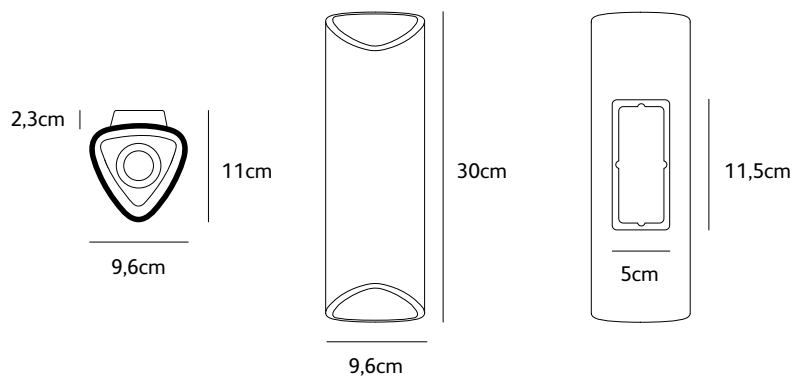

clark

wall lamp outdoor

CK.OUTD.LED.BRO
clark wall lamp outdoor LED up & down light bronze

colors & materials

Check www.jaccomarism.com for the latest colors, materials and details or scan the QR code.

Order code up & down	CK.OUTD.LED.*
Dimensions wxdxh	9,6x11x30cm
Light source	integrated LED 8W up & 8W down / 2700K / 1300 lm
Net. weight	2kg (bronze 6,5kg)
Gross weight	2,5kg (bronze 7kg)
Packaging	34x12x12cm
Driver	integrated TRIAC- trailing edge (standard) or DALI dimmable driver, dimmer not included, 2200K, 3000K available on request

Order code down	CK.OUTD.LED.DOWN.*
Dimensions wxdxh	9,6x11x30cm
Light source	integrated LED 8W down / 2700K / 650 lm
Net. weight	2kg (bronze 6,5kg)
Gross weight	2,5kg (bronze 7kg)
Packaging	34x12x12cm
Driver	integrated TRIAC- trailing edge (standard) or DALI dimmable driver, dimmer not included, 2200K, 3000K available on request

Order code up	CK.OUTD.LED.UP.*
Dimensions wxdxh	9,6x11x30cm
Light source	integrated LED 8W up / 2700K / 650 lm
Net. weight	2kg (bronze 6,5kg)
Gross weight	2,5kg (bronze 7kg)
Packaging	34x12x12cm
Driver	integrated TRIAC- trailing edge (standard) or DALI dimmable driver, dimmer not included, 2200K, 3000K available on request