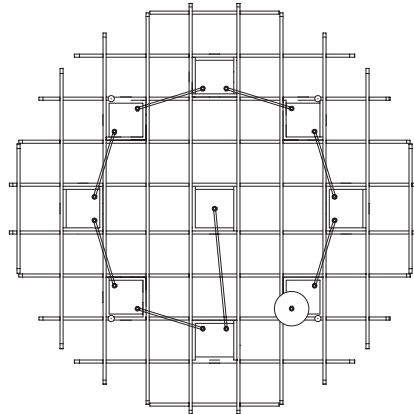

Cloud round

Mounting: 600

Mounting: 640

1200

1200

max 2000

200

Mounting:

4x

1x

lumēnear
acoustic lighting

Cloud oval

lumènear
acoustic lighting

Cloud round XL

Mounting: 1250

Mounting: 1000