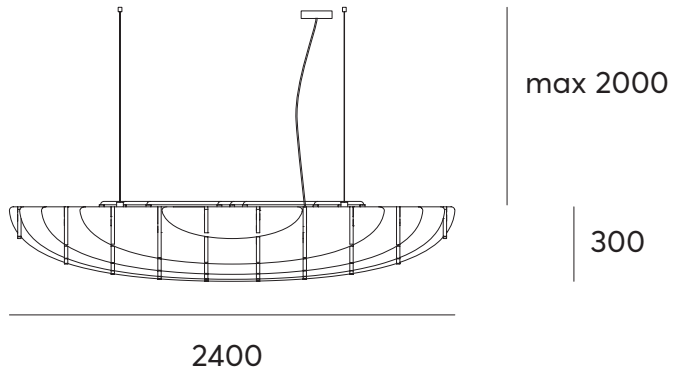

Cloud round

Mounting: 600

Mounting: 640

1200

1200

max 2000

200

Mounting:

4x

1x

lumēnear
acoustic lighting

Cloud oval

lumènear
acoustic lighting

Cloud round XL

Mounting: 1250

Mounting: 1000