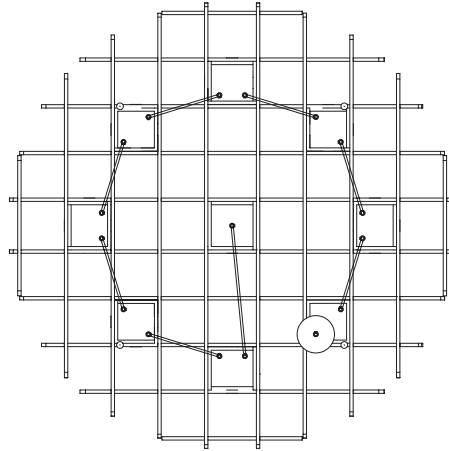

Cloud round

Mounting: 600

Mounting: 640

1200

1200

max 2000

200

Mounting:

4x

1x

lumēnear
acoustic lighting

Cloud oval

lumènear
acoustic lighting

Cloud round XL

Mounting: 1250

Mounting: 1000