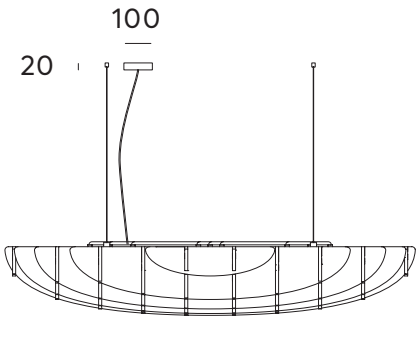

Cloud round

Mounting: 600

Mounting: 640

1200

1200

max 2000

200

Mounting:

4x

1x

lumēnear
acoustic lighting

Cloud oval

lumènear
acoustic lighting

Cloud round XL

Mounting: 1250

Mounting: 1000