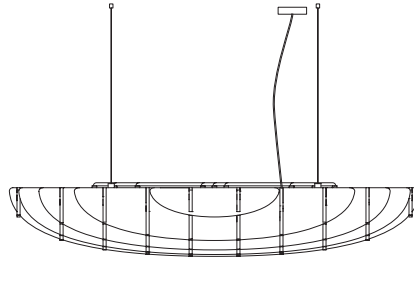

Cloud round

Mounting: 600

Mounting: 640

1200

1200

max 2000

200

Mounting:

4x

1x

lumēnear
acoustic lighting

Cloud oval

lumènear
acoustic lighting

Cloud round XL

Mounting: 1250

Mounting: 1000