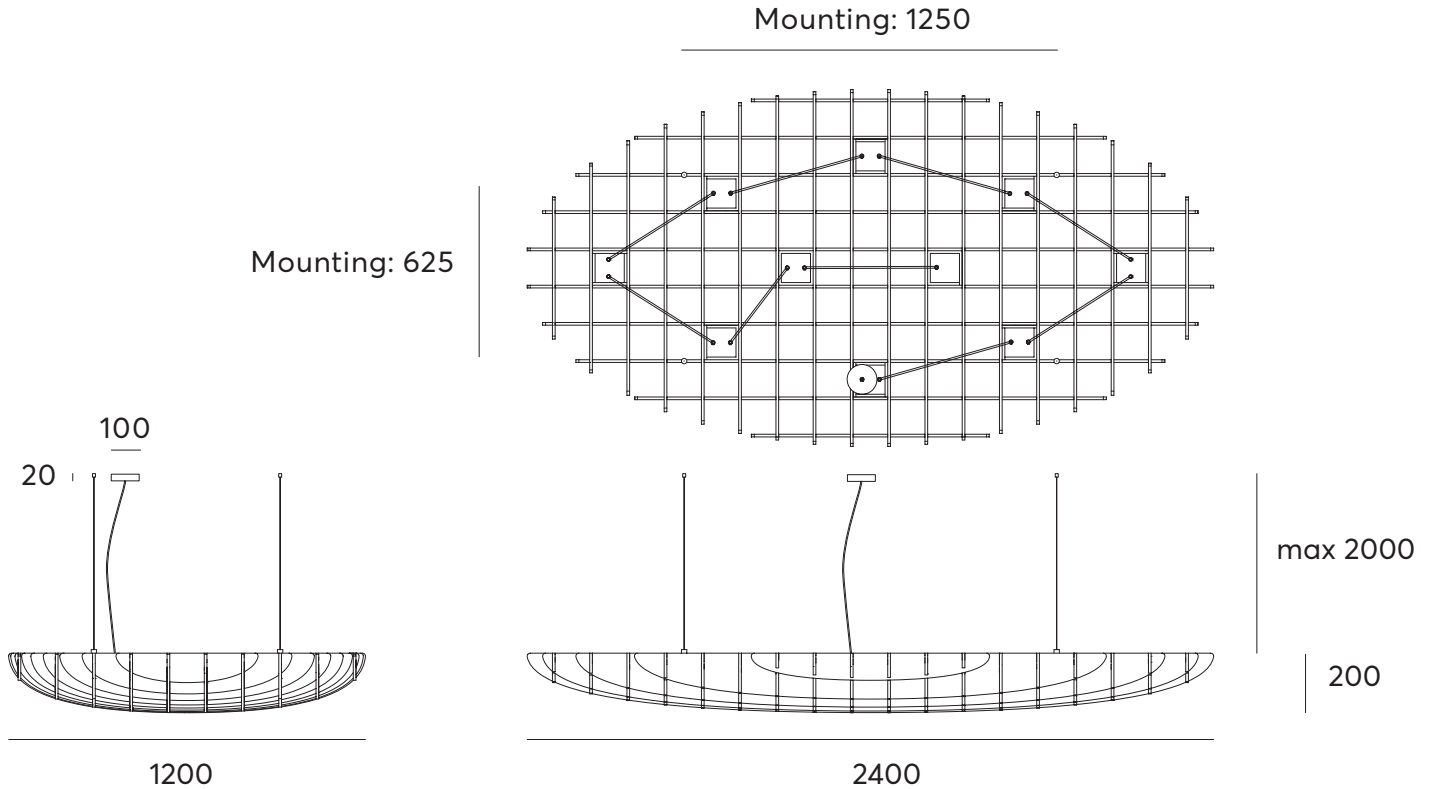

Cloud round

Mounting: 600

Mounting: 640

1200

1200

max 2000

200

Mounting:

4x

1x

lumēnear
acoustic lighting

Cloud oval

lumènear
acoustic lighting

Cloud round XL

Mounting: 1250

Mounting: 1000