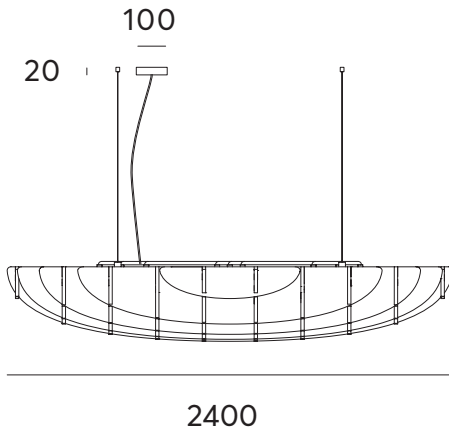

Cloud round

Mounting: 600

Mounting: 640

1200

1200

max 2000

200

Mounting:

4x

1x

lumēnear
acoustic lighting

Cloud oval

lumènear
acoustic lighting

Cloud round XL

Mounting: 1250

Mounting: 1000