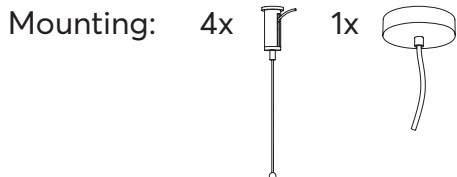

4x

1x

lumēnear
acoustic lighting

Cloud oval

lumènear
acoustic lighting

Cloud round XL

Mounting: 1250

Mounting: 1000