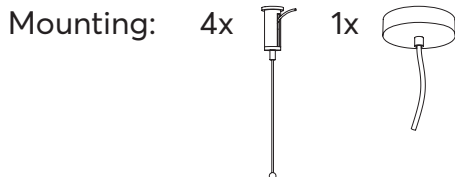

4x

1x

lumēnear
acoustic lighting

Cloud oval

lumènear
acoustic lighting

Cloud round XL

Mounting: 1250

Mounting: 1000