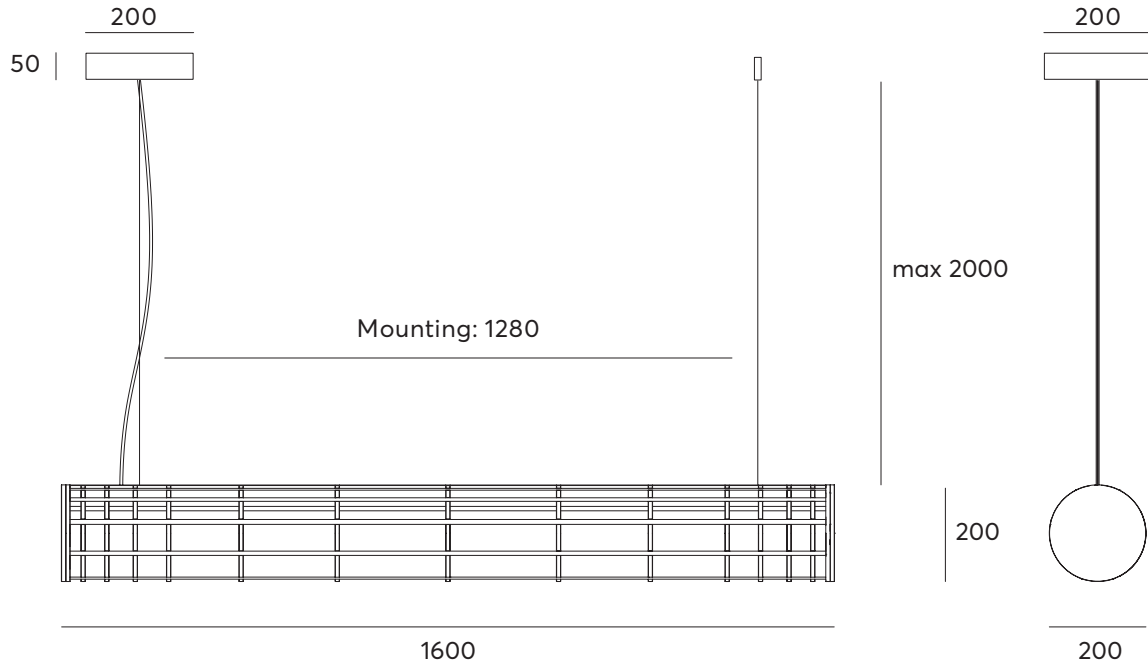

Column 1600

Mounting:

2x

1x

lumenear
acoustic lighting

Column 2000

lumenear
acoustic lighting