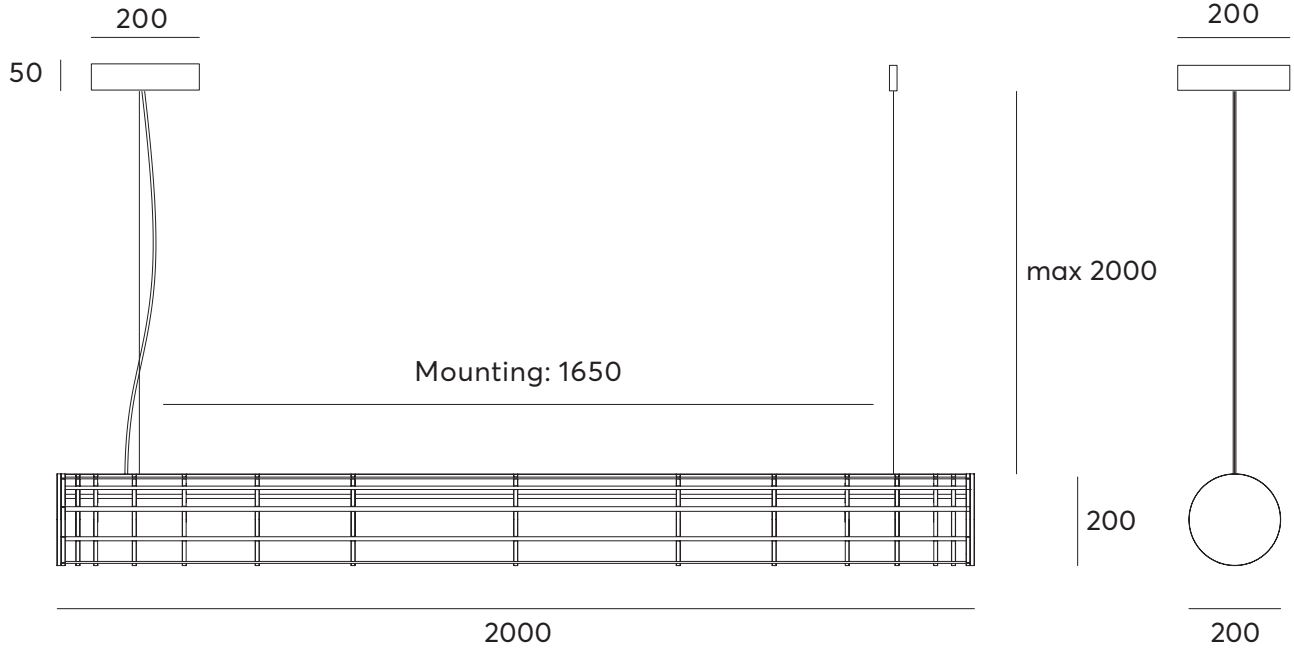

Column 1600

Mounting:

2x

1x

lumenear
acoustic lighting

Column 2000

lumenear
acoustic lighting