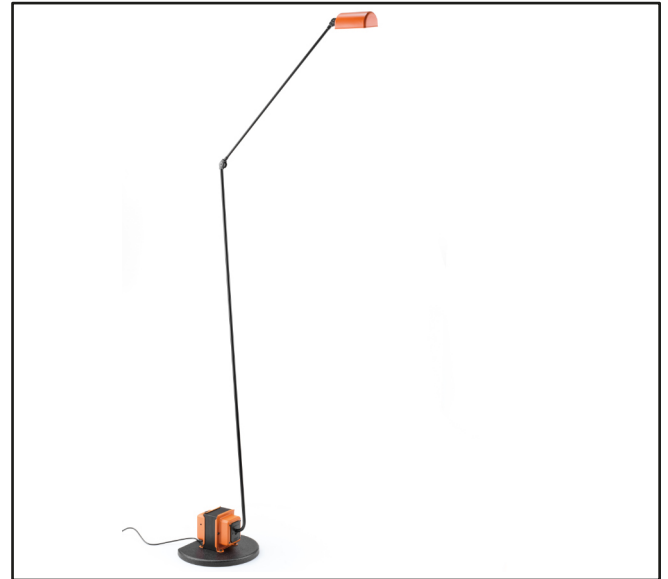

Daphne Terra - 50th Anniversary

Tommaso Cimini, 1976

LUMINA

Last release - 2026, March

50TH
ANNIVERSARY
1976 / 2026
DAPHNE
design Tommaso Cimini

Floor lamp celebrating its 50th Anniversary. Made of aluminium and steel with two adjustable arms and a 360-degree swivel head for diffused and directional light. LED light source controlled by a switch on the base that can be set to double light intensity or dimmer. The head and shells are coloured, while the arms and base are black. The rear shell features the 50th anniversary logo.

LIGHT EMISSION

Light source power:	9W	Source Flux 2700K:	775lm@250mA
Power absorption:	12W	Emitted Flux 2700K:	622lm
Light Emission:	Diffuse	Efficacy 2700K:	59lm/W
Light Direction:	Directional	Source Flux 3000K:	800lm@250mA
Light Source:	Discrete LED	Emitted Flux 3000K:	643lm
CCT:	2700/3000K	Efficacy 3000K:	61lm/W
CRI:	97		
Lifetime:	>55000h		