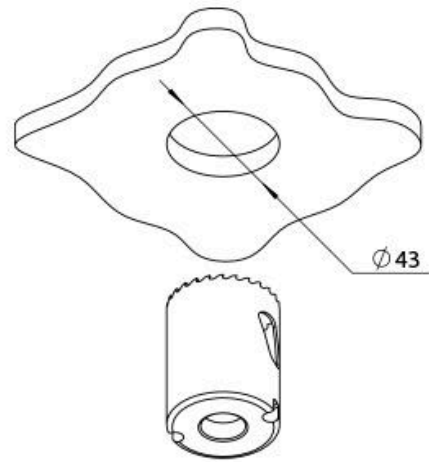

INSTALLATION KIT

STANDARD (included)
installation system for ceiling 9-12-15 mm

BR20099025
installation system for gypsum ceiling 25 mm

BR20099030
installation system for gypsum ceiling 30 mm