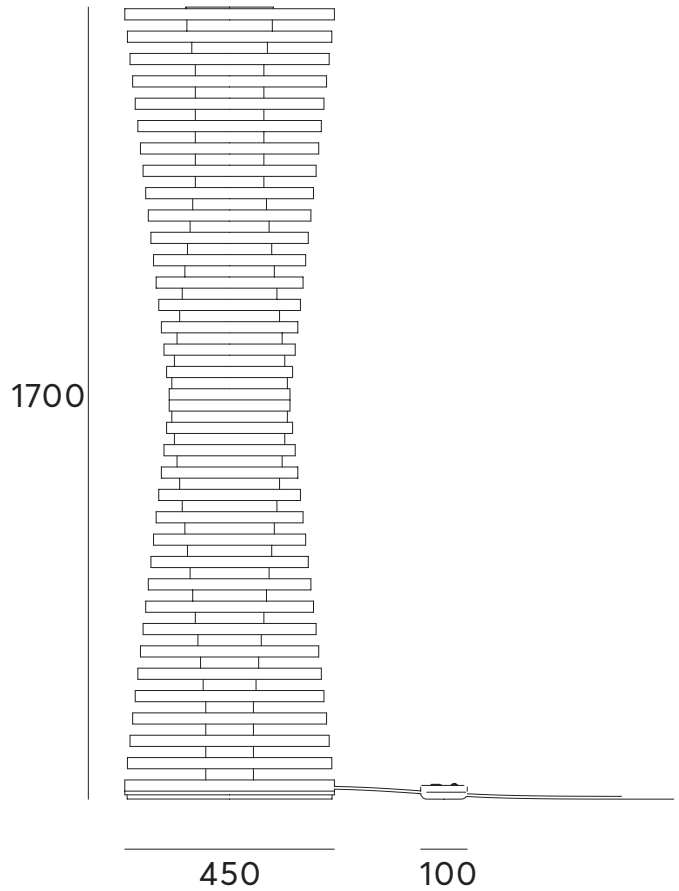

Edge Floor

Free standing with Europlug

lumènear
acoustic lighting