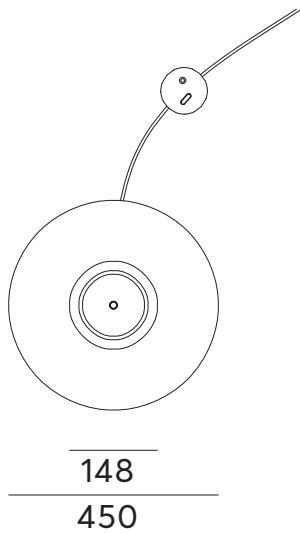

Edge Floor

Free standing with Europlug

lumènear
acoustic lighting