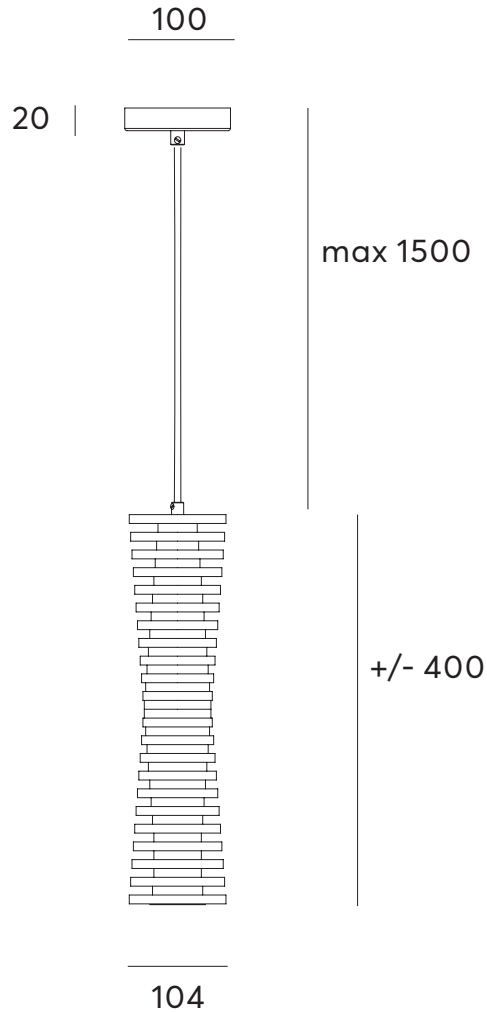

Edge

Edge spot
Edge acoustic

Mounting: 1x

lumènear
acoustic lighting

Edge XL

Edge XL spot
Edge XL acoustic
Edge XL plug

Mounting: 1x

lumēnear
acoustic lighting

Edge Floor

Free standing with Europlug

lumènear
acoustic lighting