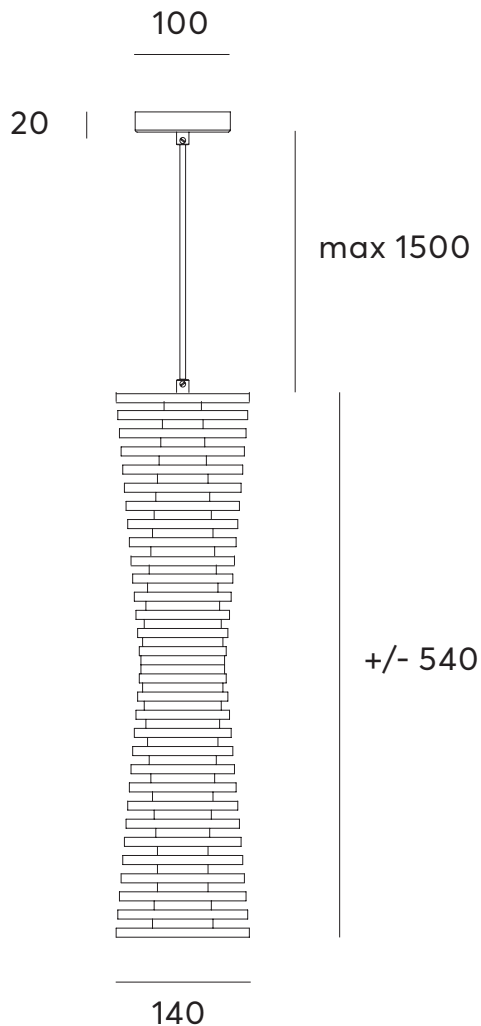

Edge

Edge spot
Edge acoustic

Mounting: 1x

lumènear
acoustic lighting

Edge XL

Edge XL spot
Edge XL acoustic
Edge XL plug

Mounting: 1x

lumēnear
acoustic lighting

Edge Floor

Free standing with Europlug

lumènear
acoustic lighting