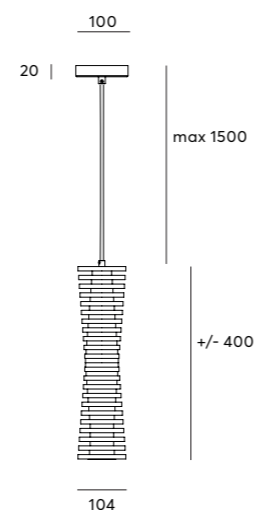

Mounting:

Dimensions: