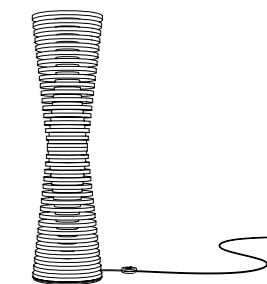

Edge

Edge is a multifunctional solution designed for above the workspace.
Edge comes in a spotlight. An contraplug and as acoustic version in two sizes. Cluster together to create a statemen installation

Edge spot

Edge XL spot

Edge acoustic

Edge XL acoustic

Edge XL plug

Edge floor light

Edge Spot

Material:
PET Felt (polyethylene terephthalate)
Fireclass: EN13501-1 Class B
Produced in The Netherlands

Fixture:
2m black textile cable
Black ceiling cap

Lighting properties:

 GU10 MR11
Lightbulb 3000K included

 IP20

Acoustic properties:

 High absorption
value of α_w 0,85

 Diffusion by design

specifications:

GU10 MR 11 (35mm) Included

LED power:	3,5W
Connection voltage:	220-240V AC
Luminous Flux:	250lm
Life time:	50.000h
CCT Color temperature:	3000K
Control Dimmable:	Trailing Edge

Total weight gross | net: 1,9kg | 1,6kg
Parcel size: 110x110x500mm