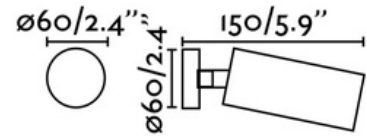

White 2700k FA43726

Black 2700k FA43727

Mounting	Wall, Ceiling
Voltage (V)	220V-240V
Hertz	50/60Hz
Class	I
IP	20
Power (W)	12
Energy class light source	F
Light source	COB LED
Light source included	Yes
Luminous Flux (lm)	1016
Color temperature (K)	2700K
Opening angle degrees	36
Light orientation	DIRECTA
Tilt angles	90
Rotation angles 2	355
CRI	>90
Driver included	Yes
Structure material	Aluminium +ABS
Diffuser material	PC Matt
Structure finish	
Diffuser finish	Transparent