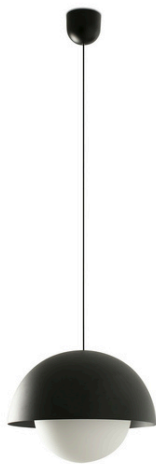

Matt White FA60012

Matt Black FA60013

Mounting	Ceiling
Voltage (V)	220V-240V
Hertz	50/60Hz
Class	I
IP	20
Power (W)	14,5
Energy class light source	F
Light source	SMD LED
Light source included	Yes
Luminous Flux (lm)	887
Color temperature (K)	2700K
Dimmable luminaire (W)	Yes
CRI	90
Control System	TRIAC
Driver included	Yes
Cable length	1500 mm
Structure material	Steel
Diffuser material	Glass
Structure finish	Matt Black
Diffuser finish	Opal