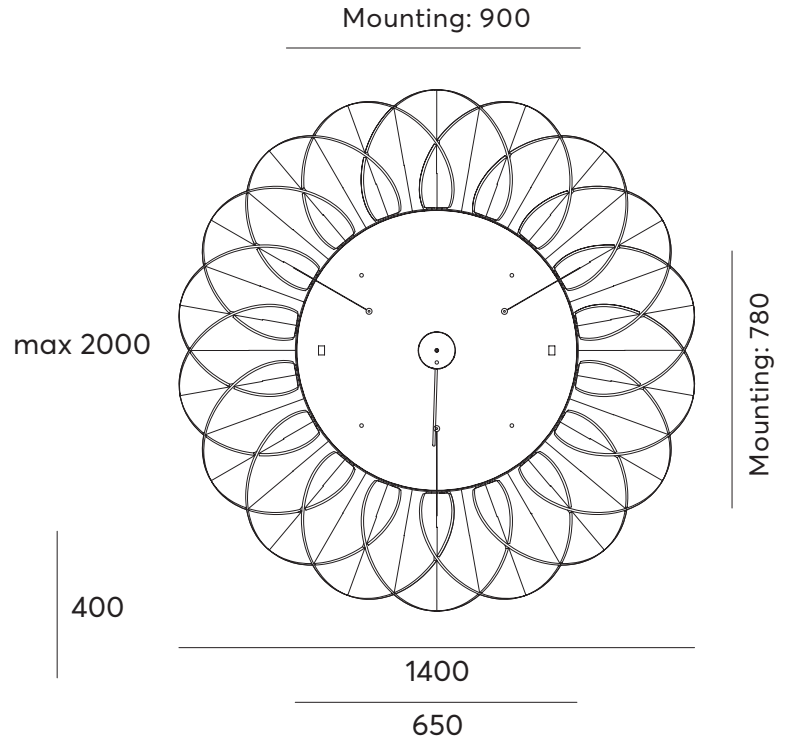

Halo 1400

lumēnear
acoustic lighting