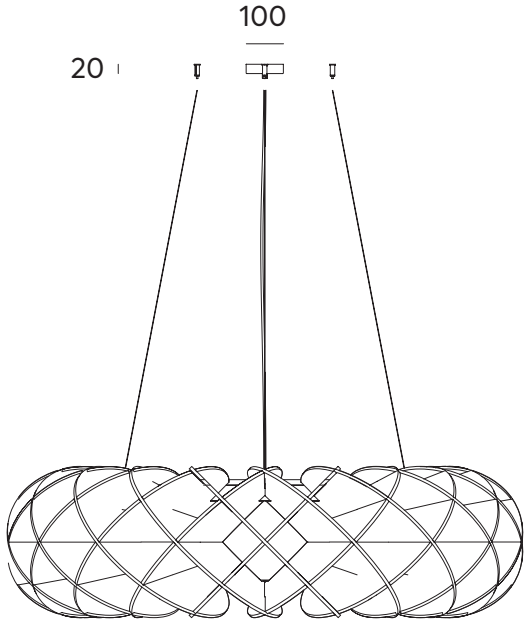

Halo 1400

lumēnear
acoustic lighting