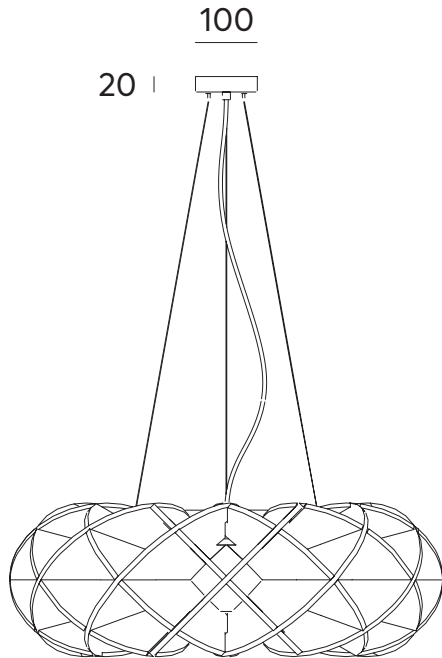

# Halo 700

max 2000

250

700

250

Mounting: 1x

lumènear  
acoustic lighting

# Halo 1000

Mounting:

3x

1x

lumènear  
acoustic lighting