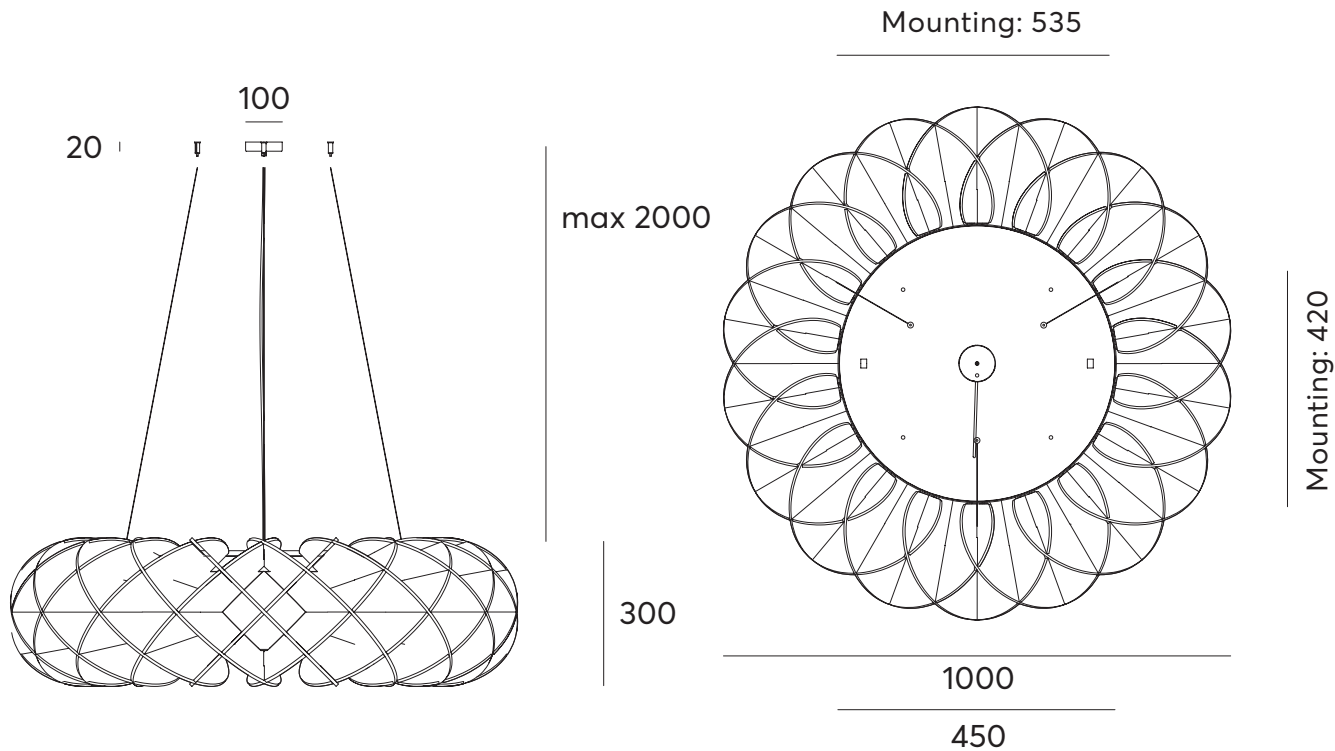

# Halo 700

max 2000

250

700

250

Mounting: 1x

lumènear  
acoustic lighting

# Halo 1000

Mounting:

3x

1x

lumènear  
acoustic lighting