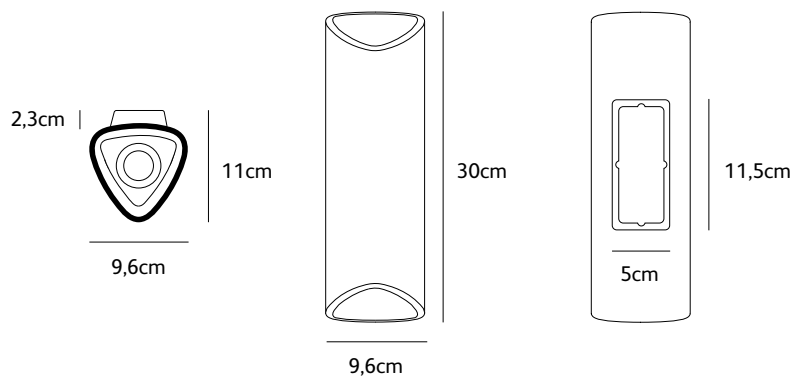

clark

wall lamp indoor

CK.WA.LED.BRO
clark wall lamp indoor LED up & down light bronze

colors & materials

Check www.jaccomarism.com for the latest colors, materials and details or scan the QR code.

Order code up & down	CK.WA.LED.*
Dimensions wxdxh	9,6x11x30cm
Light source	integrated LED 8W up & 8W down / 2700K / 1300 lm
Net. weight	2kg (bronze 6,5kg)
Gross weight	2,5kg (bronze 7kg)
Packaging	34x12x12cm
Driver	integrated TRIAC- trailing edge (standard) or DALI dimmable driver, dimmer not included, 2200K, 3000K available on request

Order code down	CK.WA.LED.DOWN.*
Dimensions wxdxh	9,6x11x30cm
Light source	integrated LED 8W down / 2700K / 650 lm
Net. weight	2kg (bronze 6,5kg)
Gross weight	2,5kg (bronze 7kg)
Packaging	34x12x12cm
Driver	integrated TRIAC- trailing edge (standard) or DALI dimmable driver, dimmer not included, 2200K, 3000K available on request

Order code up	CK.WA.LED.UP.*
Dimensions wxdxh	9,6x11x30cm
Light source	integrated LED 8W up / 2700K / 650 lm
Net. weight	2kg (bronze 6,5kg)
Gross weight	2,5kg (bronze 7kg)
Packaging	34x12x12cm
Driver	integrated TRIAC- trailing edge (standard) or DALI dimmable driver, dimmer not included, 2200K, 3000K available on request