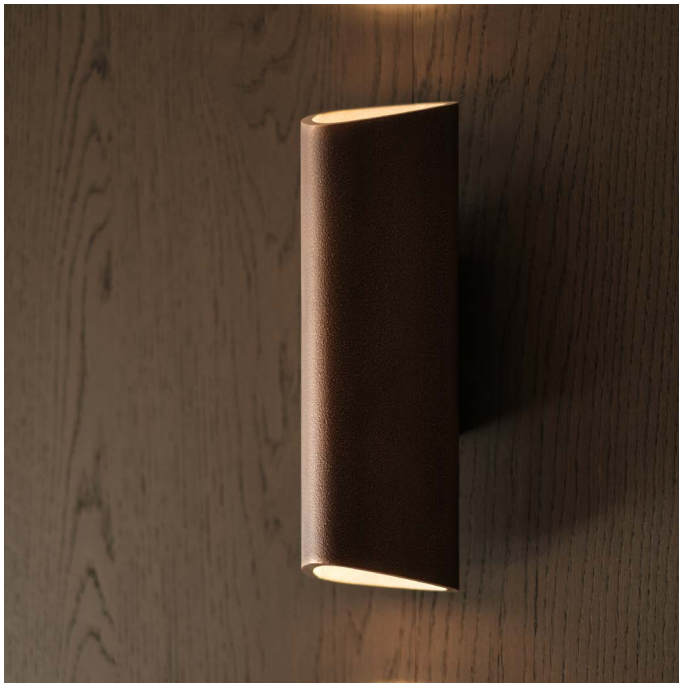

clark

wall lamp indoor

CK.WA.LED.BRO
clark wall lamp indoor LED up & down light bronze

colors & materials

Check www.jaccomarism.com for the latest colors, materials and details or scan the QR code.

Order code up & down	CK.WA.LED.*
Dimensions wxdxh	9,6x11x30cm
Light source	integrated LED 8W up & 8W down / 2700K / 1300 lm
Net. weight	2kg (bronze 6,5kg)
Gross weight	2,5kg (bronze 7kg)
Packaging	34x12x12cm
Driver	integrated TRIAC- trailing edge (standard) or DALI dimmable driver, dimmer not included, 2200K, 3000K available on request

Order code down	CK.WA.LED.DOWN.*
Dimensions wxdxh	9,6x11x30cm
Light source	integrated LED 8W down / 2700K / 650 lm
Net. weight	2kg (bronze 6,5kg)
Gross weight	2,5kg (bronze 7kg)
Packaging	34x12x12cm
Driver	integrated TRIAC- trailing edge (standard) or DALI dimmable driver, dimmer not included, 2200K, 3000K available on request

Order code up	CK.WA.LED.UP.*
Dimensions wxdxh	9,6x11x30cm
Light source	integrated LED 8W up / 2700K / 650 lm
Net. weight	2kg (bronze 6,5kg)
Gross weight	2,5kg (bronze 7kg)
Packaging	34x12x12cm
Driver	integrated TRIAC- trailing edge (standard) or DALI dimmable driver, dimmer not included, 2200K, 3000K available on request

IP 20   All clark wall lamp indoor fixtures are powder coated on the outside and contain the original aluminium housing inside.
All clark wall indoor fixtures bronze are made of solid bronze.

wall lamp standard