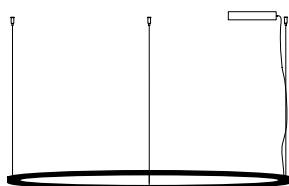

framed

suspension lamp circle (suitable as up light or down light)

FR.170.CI.CS & FR.100.CI.CS
framed suspension lamp circle coated bare steel 170cm & 100cm

colors & materials

Check www.jaccomarism.com for the latest colors, materials and details or scan the QR code.

Ø 50cm

Ø 70cm

Ø 100cm

Ø 135cm

Ø 170cm

Order code	FR.50.CI.*
Dimensions Ø	50cm
Standard cable length	200cm
Light source	integrated neon flex LED 24W / 2700K / 750 lm
Net. weight	4,2kg
Driver	dimnable driver, dimmer not included
Standard driver box	24x8x4cm white, optional round driver box

Order code	FR.70.CI.*
Dimensions Ø	70cm
Standard cable length	200cm
Light source	integrated neon flex LED 33W / 2700K / 1050 lm
Net. weight	6kg
Driver	dimnable driver, dimmer not included
Standard driver box	24x8x4cm white, optional round driver box

Order code	FR.100.CI.*
Dimensions Ø	100cm
Standard cable length	200cm
Light source	integrated neon flex LED 47W / 2700K / 1500 lm
Net. weight	8kg
Driver	dimnable driver, dimmer not included
Standard driver box	24x8x4cm white, optional round driver box