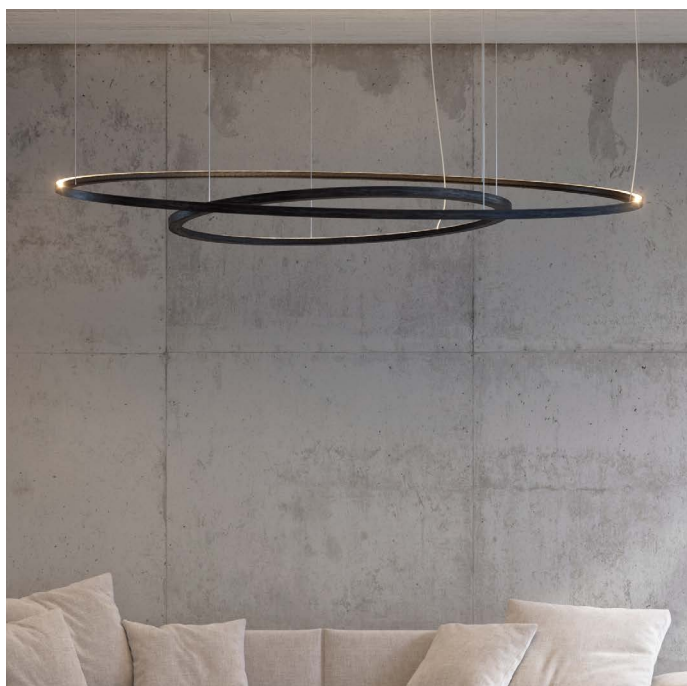

framed

suspension lamp circle (suitable as up light or down light)

FR.170.CI.CS & FR.100.CI.CS
framed suspension lamp circle coated bare steel 170cm & 100cm

colors & materials

Check www.jaccomarism.com for the latest colors, materials and details or scan the QR code.

Ø 50cm

Ø 70cm

Ø 100cm

Ø 135cm

Ø 170cm

Order code	FR.50.CI.*
Dimensions Ø	50cm
Standard cable length	200cm
Light source	integrated neon flex LED 24W / 2700K / 750 lm
Net. weight	4,2kg
Driver	dimnable driver, dimmer not included
Standard driver box	24x8x4cm white, optional round driver box

Order code	FR.70.CI.*
Dimensions Ø	70cm
Standard cable length	200cm
Light source	integrated neon flex LED 33W / 2700K / 1050 lm
Net. weight	6kg
Driver	dimnable driver, dimmer not included
Standard driver box	24x8x4cm white, optional round driver box