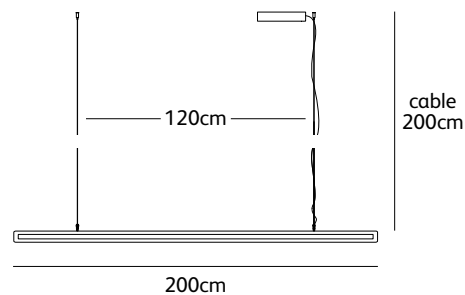

FR.200.SU.UP/DOWN.*