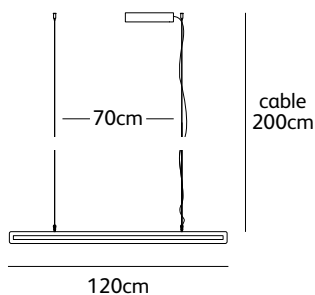

### colors & materials

Check [www.jaccomarism.com](http://www.jaccomarism.com) for the latest colors, materials and details or scan the QR code.

Order code	<b>FR.120.SU.UP/DOWN.*</b>
Dimensions wxdxh	<b>120x2,5x7cm</b>
Standard cable length	<b>200cm</b>
Light source	<b>integrated</b> <b>LED 13W up – 19W down / 2700K / 1750 lm</b>
Net. weight	<b>4kg</b>
Gross weight	<b>6kg</b>
Packaging	<b>125x16,5x16,5cm</b>
Driver	<b>dimnable driver, dimmer not included</b>
Standard driver box	<b>24x8x4cm white</b>

Order code	<b>FR.160.SU.UP/DOWN.*</b>
Dimensions wxdxh	<b>160x2,5x7cm</b>
Standard cable length	<b>200cm</b>
Light source	<b>integrated</b> <b>LED 19W up – 26W down / 2700K / 2500 lm</b>
Net. weight	<b>5,5kg</b>
Gross weight	<b>8kg</b>
Packaging	<b>165x16,5x16,5cm</b>
Driver	<b>dimnable driver, dimmer not included</b>
Standard driver box	<b>24x8x4cm white</b>

Order code	<b>FR.200.SU.UP/DOWN.*</b>
Dimensions wxdxh	<b>200x2,5x7cm</b>
Standard cable length	<b>200cm</b>
Light source	<b>integrated</b> <b>LED 24W up – 34W down / 2700K / 3200 lm</b>
Net. weight	<b>7kg</b>
Gross weight	<b>9,5kg</b>
Packaging	<b>205x16,5x16,5cm</b>
Driver	<b>dimnable driver, dimmer not included</b>
Standard driver box	<b>24x8x4cm white</b>