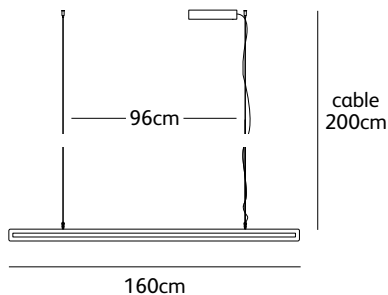

FR.160.SU.UP/DOWN.*