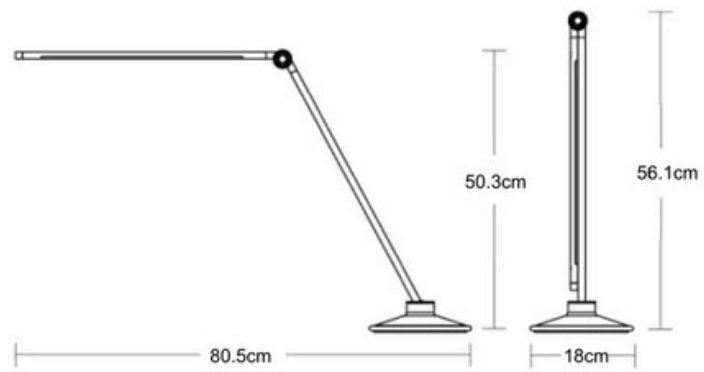

## WATTAGE & LUMENS

S - 6W, 0-600LM

(Dimmable)

T - 7W, 0-850LM

(Dimmable)

Model S - Standard

Model T - Tall