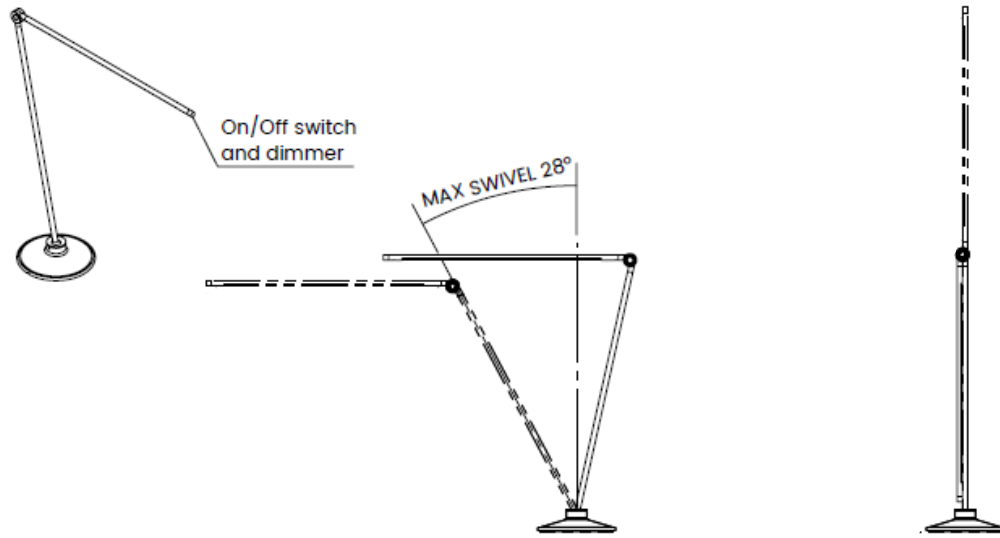

## WATTAGE & LUMENS

S - 6W, 0-600LM

(Dimmable)

T - 7W, 0-850LM

(Dimmable)

Model S - Standard

Model T - Tall