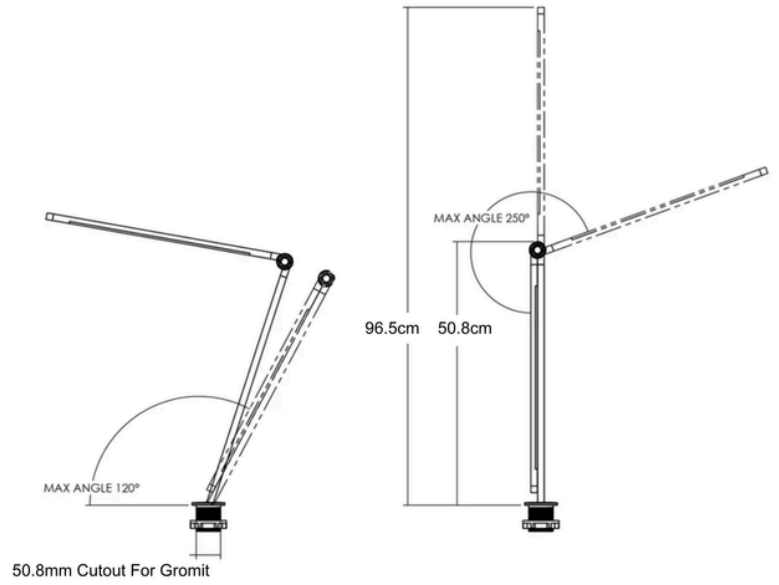

LIGHT QUALITY

CRI 95+, R9 90+

BODY MATERIAL

Solid Brass, PMMA

COLOR TEMPERATURE

3000K

CABLING

1.5m / 5ft Power Cord

WATTAGE & LUMENS

S - 6W, 0-600LM

(Dimmable)

T - 7W, 0-850LM

(Dimmable)

Model S - Standard

Model T - Tall