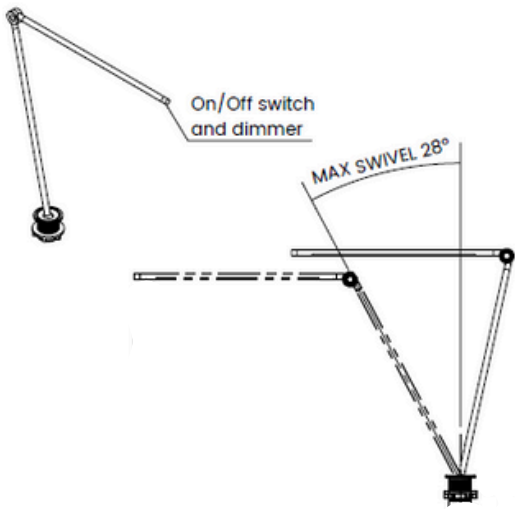

LIGHT QUALITY

CRI 95+, R9 90+

BODY MATERIAL

Solid Brass, PMMA

COLOR TEMPERATURE

3000K

CABLING

1.5m / 5ft Power Cord

WATTAGE & LUMENS

S - 6W, 0-600LM

(Dimmable)

T - 7W, 0-850LM

(Dimmable)

Model S - Standard

Model T - Tall