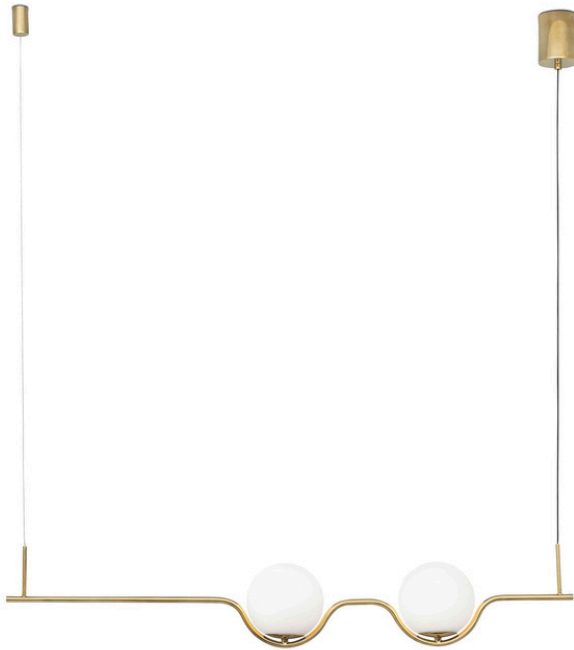

Gold FA29691

Mounting	Ceiling
Voltage (V)	220V-240V
Hertz	50/60Hz
Class	I
IP	20
Power (W)	14
Energy class light source	E SMD
Light source	LED
Light source included	Yes
Luminous Flux (lm)	1392
Color temperature (K)	2700K
CRI	>80
Driver included	Yes
Cable length	1500
Structure material	mm
Diffuser material	Steel
Structure finish	Glass Gloss
Diffuser finish	Gold Opal

Black FA29696