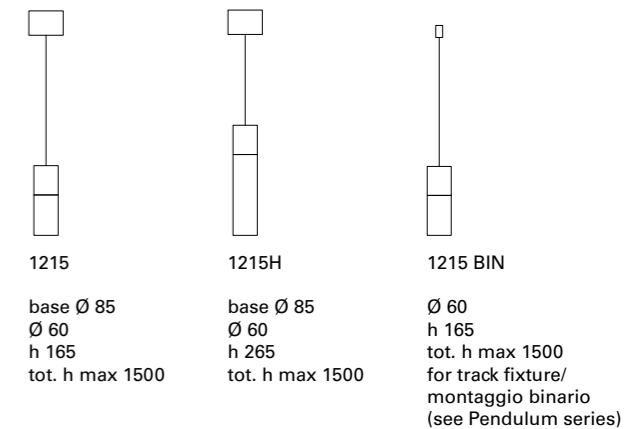

MATCH

IP GRADE
20

MATERIALS
Slip cast ceramics, brass and copper
Ceramica bianca, ottone e rame

COLOURS IN PHOTO

-  brick matt 94
-  moka matt 70
-  wine matt 76
-  grafite matt 96
-  cactus matt 81

ELECTRIC CABLE
black

COLOUR CHART
(3)

METAL

-  Brushed copper/ rame spazzolato RMS
-  Brushed nickel/ nichel spazzolato NCS
-  Brushed brass/ ottone spazzolato BS
-  Flamed copper/ rame fiamma RMF

| ARTICLE | 1215 | 1215H | 1215 BIN |
|------------|---|---|--|
| DIMENSIONS | base Ø 85 Ø 60 h 165 tot. h max 1500 | base Ø 85 Ø 60 h 265 tot. h max 1500 | Ø 60 h 165 tot. h max 1500 for track fixture/ montaggio binario (see Pendulum series) |
| POWER | 1 x GU10 max 10w | 1 x GU10 max 10w | 1 x GU10 max 10w |

| ARTICLE | 1212 | 1212H | 1213 |
|------------|------------------|------------------|------------------------|
| DIMENSIONS | Ø 60 h 165 | Ø 60 h 260 | base 180 x 60 h 165 |
| POWER | 1 x GU10 max 10w | 1 x GU10 max 10w | 2 x GU10 max 10w |