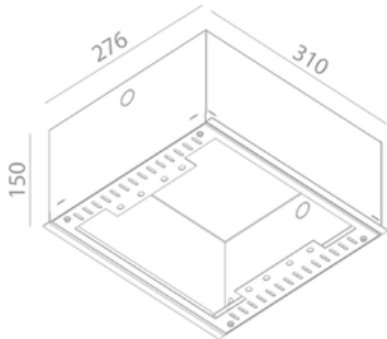

INSTALLATION KIT

STANDARD (included) installation system for ceiling 9 -12 -15 mm

BR24799025 installation system for gypsum ceiling 25 mm

BR24799030 installation system for gypsum ceiling 30 mm Concrete

BR84900000 box Pixo 50 - Galvanized steel - Image Below