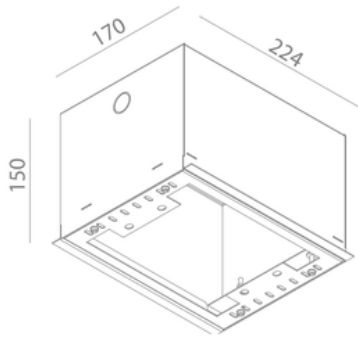

INSTALLATION KIT

STANDARD (included) installation system for ceiling 9 -12 -15 mm

BR26199025 installation system for gypsum ceiling 25 mm

BR26199030 installation system for gypsum ceiling 30 mm Concrete

BR82700000 box Pixo 50 - Galvanized steel - Image Below

BEAM ANGLES

STANDARD (included) beam angle 36°

BR20550024 (option) beam angle 24°

BR20550012 (option) beam angle 12°