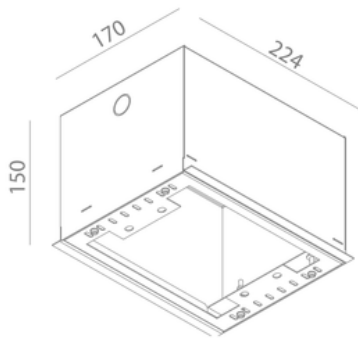

INSTALLATION KIT

STANDARD (included) installation system for ceiling 9 -12 -15 mm

BR26199025 installation system for gypsum ceiling 25 mm

BR26199030 installation system for gypsum ceiling 30 mm Concrete

BR82700000 box Pixo 50 - Galvanized steel - Image Below