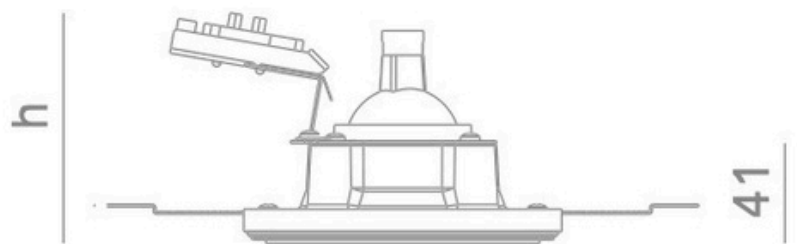

INSTALLATION KIT

STANDARD (included) installation system for ceiling 9 -12 -15 mm

BR26199025 installation system for gypsum ceiling 25 mm

BR26199030 installation system for gypsum ceiling 30 mm Concrete

BR82700000 box Pixo 50 - Galvanized steel - Image Below