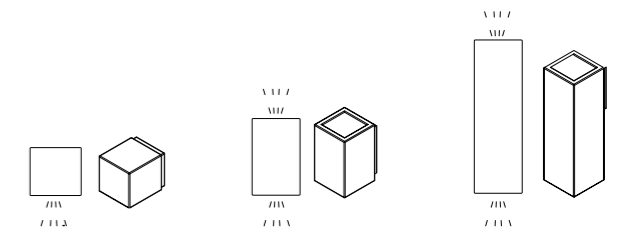

# SMITH

IP GRADE  
65

MATERIALS  
Natural colour outdoor clays, diffuser.  
Terre colorate per esterno, diffusore in pmma

COLOURS IN PHOTO  

 Galestro GS  
 Ref. Bianco RB  
 schwarz SC

COLOUR CHART  
(4)

TEMPERATURE  
3000° K  
2700° K

LIGHT ANGLE  
  
 40° 95°

ARTICLE	P121	P123	P126
DIMENSIONS	base 70x70 height 75 depth 90	base 100x75 height 120 depth 90	base 100x75 height 240 depth 90
POWER	LED 1x1,7W or 3,5W driver included	LED 2x1,7W or 3,5W driver included	LED 2x1,7W or 3,5W driver included

ARTICLE	P127	P124
DIMENSIONS	base 75x75 length 200 h 80 depth 130	base 75x75 h. 130
POWER	LED 3x1,7W or 3,5W driver included	LED 1x1,7W or 3,5W driver included