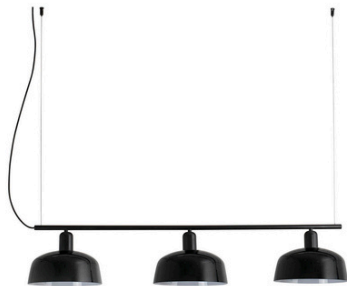

Opal FA20338-119

Mounting	Ceiling
Voltage (V)	100V-240V
Hertz	50/60Hz
Class	II
IP	20
Power (W)	15
Light source	E27 LED
Light source included	No
Bulb format	G45
Number of lamp holders	3
Cable length	2000 mm
Structure material	Steel
Shade material	Glass
Structure finish	Satin Black
Shade finish	Opal, Gloss Black

↓ Installation instructions

Gloss Black FA20338-120