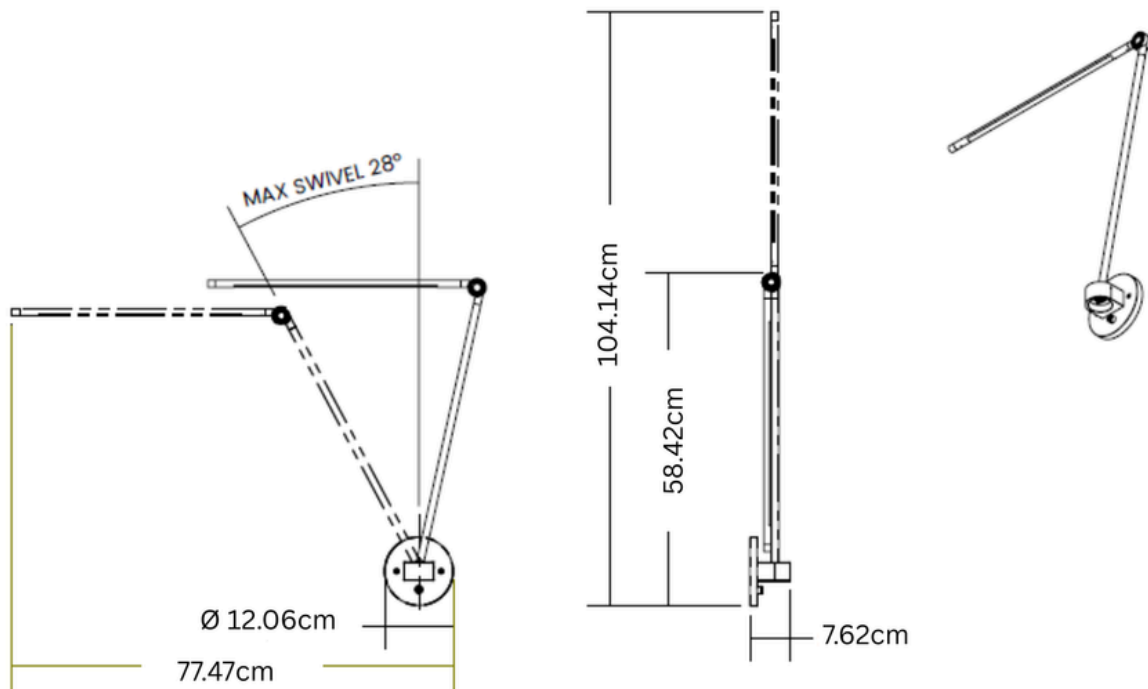

WATTAGE & LUMENS

S - 6W, 0-600LM
(Dimmable)
T - 7W, 0-850LM
(Dimmable)

Power Supply

24v remote driver required
(not included)

THIN Task Lamp with Wall Mount

Standard Size

THIN Task Lamp with Wall Mount

Tall Size