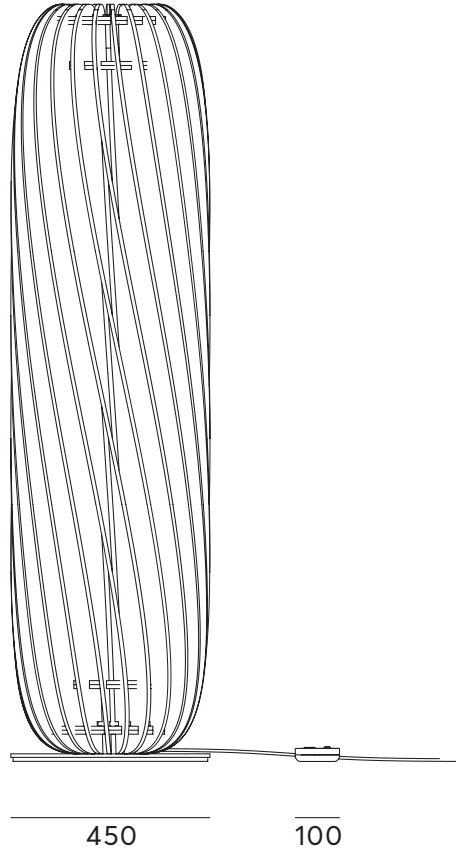

Twist

lumēnear
acoustic lighting

Twist XL

Twist XL low

Twist XL mid

Twist XL high

lumēnear
acoustic lighting

Twist Floor

1710

Free standing with Europlug

lumènear
acoustic lighting