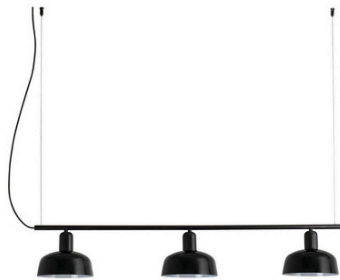

Opal FA20338-116

Mounting	Ceiling
Voltage (V)	100V-240V
Hertz	50/60Hz
Class	II
IP	20
Power (W)	15
Light source	E27 LED
Light source included	No
Bulb format	G45
Number of lamp holders	3
Cable length	2000 mm
Structure material	Steel
Shade material	Glass
Structure finish	Satin Black
Shade finish	Opal, Gloss Black

↓ Installation instructions

Gloss Black FA20338-117