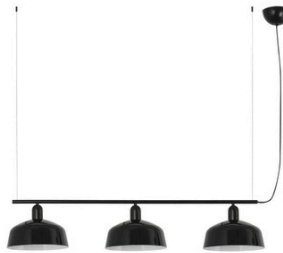

Tatawin Medium Lineal White FA20338-145

Mounting	Ceiling
Voltage (V)	100V-240V
Hertz	50/60Hz
Class	II
IP	20
Power (W)	15
Light source	E27 LED
Light source included	No
Number of lamp holders	3
Dimmable luminaire (W)	No
Light orientation	Indirect lighting
Cable length	2000 mm
Structure material	Steel
Shade material	Steel
Structure finish	Satin Black
RAL/Pantone structure	RAL 9005 Gloss
Shade finish	Gloss White, Gloss Black, Gloss Bluish Grey, Gloss Reddish Orange, Gloss Green

Tatawin Medium Lineal Black FA20338-146

Tatawin Medium Lineal Bluish Grey FA20338-147

Tatawin Medium Lineal Reddish Orange FA20338-148

Tatawin Medium Lineal Green FA20338-149