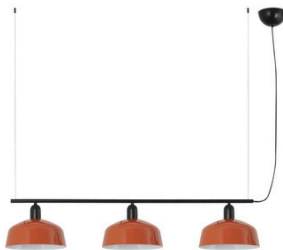

Tatawin Medium Lineal White FA20338-145

Mounting	Ceiling
Voltage (V)	100V-240V
Hertz	50/60Hz
Class	II
IP	20
Power (W)	15
Light source	E27 LED
Light source included	No
Number of lamp holders	3
Dimmable luminaire (W)	No
Light orientation	Indirect lighting
Cable length	2000 mm
Structure material	Steel
Shade material	Steel
Structure finish	Satin Black
RAL/Pantone structure	RAL 9005 Gloss
Shade finish	Gloss White, Gloss Black, Gloss Bluish Grey, Gloss Reddish Orange, Gloss Green

Tatawin Medium Lineal Black FA20338-146

Tatawin Medium Lineal Bluish Grey FA20338-147

Tatawin Medium Lineal Reddish Orange FA20338-148

Tatawin Medium Lineal Green FA20338-149