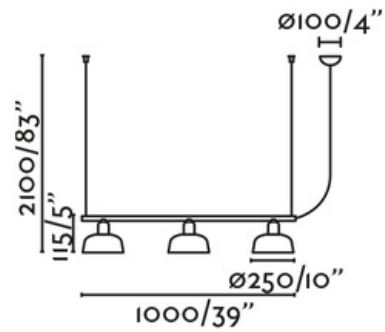

Tatawin Medium Lineal Reddish Orange FA20338-148