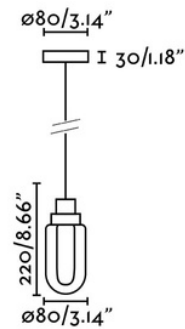

| | |
|---------------------------|------------|
| Mounting | Ceiling |
| Voltage (V) | 220V-240V |
| Hertz | 50/60Hz |
| Class | II |
| IP | 44 |
| Power (W) | 3 |
| Energy class light source | G |
| Light source | SMD LED |
| Light source included | Yes |
| Luminous Flux (lm) | 168 |
| Color temperature (K) | 2700K |
| CRI | >80 |
| Driver included | Yes |
| Cable length | 1000 mm |
| Structure material | Steel |
| Diffuser material | Glass |
| Structure finish | Anthracite |
| Diffuser finish | Opal |

↓ Installation instructions

↓ Energy label

↓ Photometric

© 100/3.93"