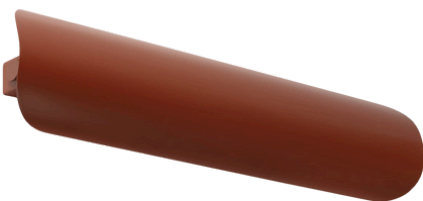

Beige FA62724

Matte Black FA62725

Terracotta FA62726

Mounting	Wall
Voltage (V)	220V-240V
Hertz	50/60Hz
Class	II
IP	20
Power (W)	12
Energy class light source	G
Light source	SMD LED
Light source included	Yes
Luminous Flux (lm)	610
Color temperature (K)	2700K
Dimmable luminaire (W)	No
Tilt angles	90
CRI	≥90
Driver included	Yes
Supply current	200 mA
Structure material	Steel
Structure finish	Beige