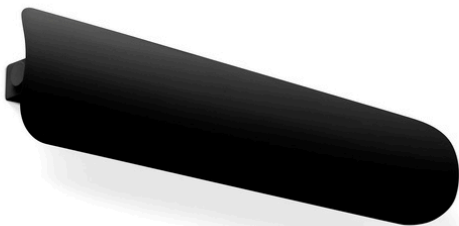

Beige FA62724

Matte Black FA62725

Terracotta FA62726

Mounting	Wall
Voltage (V)	220V-240V
Hertz	50/60Hz
Class	II
IP	20
Power (W)	12
Energy class light source	G
Light source	SMD LED
Light source included	Yes
Luminous Flux (lm)	610
Color temperature (K)	2700K
Dimmable luminaire (W)	No
Tilt angles	90
CRI	≥90
Driver included	Yes
Supply current	200 mA
Structure material	Steel
Structure finish	Beige