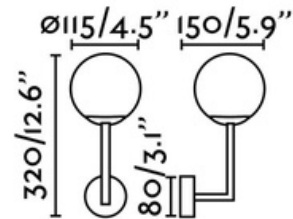

Black FA63506