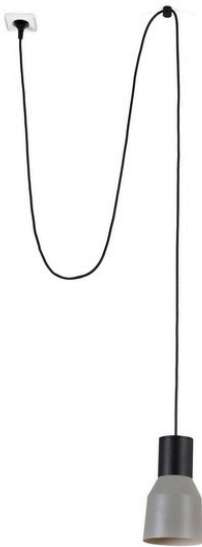

Beige FA68604-63

Mounting	Ceiling
Voltage (V)	100V-240V
Hertz	50/60Hz
Class	II
IP	20
Power (W)	15
Light source	E27 LED
Light source included	No
Number of lamp holders	1
Cable length	5000 mm
Structure material	Steel
Shade material	Steel
Structure finish	Black
Shade finish	Beige, Grey

↓ Installation instructions

Grey FA68604-62