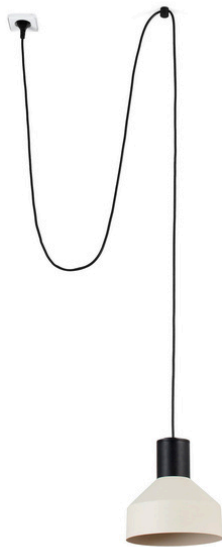

Grey FA68604-64

Mounting	Ceiling
Voltage (V)	100V-240V
Hertz	50/60Hz
Class	II
IP	20
Power (W)	15
Light source	E27 LED
Light source included	No
Number of lamp holders	1
Cable length	5000 mm
Structure material	Steel
Shade material	Steel
Structure finish	Black
Shade finish	Grey, Beige

↓ Installation instructions

Beige FA68604-65