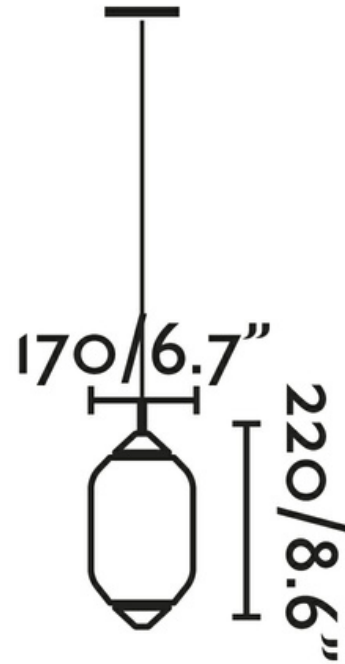

Mounting	Ceiling
Voltage (V)	100V-240V
Hertz	50/60Hz
Class	II
IP	65
Power (W)	15
Light source	E27 LED
Light source included	No
Bulb format	A60
Number of lamp holders	1
Suitable for seaside areas	No
Cable length	1200 mm
Structure material	Aluminium
Shade material	PEMD
Structure finish	Dark Grey
Shade finish	White

↓ Installation instructions

IK06 IP65

Mounting	Ceiling
Voltage (V)	100V-240V
Hertz	50/60Hz
Class	II
IP	65
IK	06
Power (W)	15
Light source	E27 LED
Light source included	No
Bulb format	A60
Number of lamp holders	1
Cable length	1200 mm
Structure material	Aluminium
Shade material	PEMD
Structure finish	Dark Grey
Shade finish	White