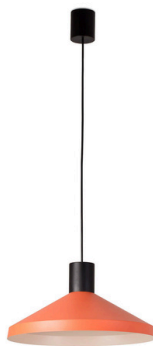

Grey **FA68595-1L**

Beige **FA68596-1L**

Terracotta **FA68597-1L**

Mounting	Ceiling
Voltage (V)	100V-240V
Hertz	50/60Hz
Class	II
IP	20
Power (W)	15
Light source	E27 LED
Light source included	No
Number of lamp holders	1
Cable length	1500 mm
Structure material	Steel
Shade material	Steel
Structure finish	Matt Black
Shade finish	Grey, Beige, Terracotta