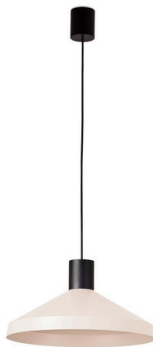

Grey **FA68595-1L**

Beige **FA68596-1L**

Terracotta **FA68597-1L**

Mounting	Ceiling
Voltage (V)	100V-240V
Hertz	50/60Hz
Class	II
IP	20
Power (W)	15
Light source	E27 LED
Light source included	No
Number of lamp holders	1
Cable length	1500 mm
Structure material	Steel
Shade material	Steel
Structure finish	Matt Black
Shade finish	Grey, Beige, Terracotta