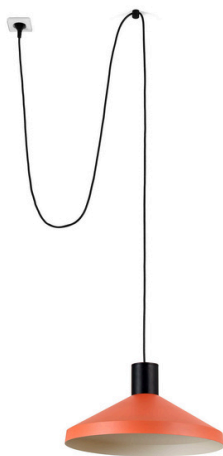

Grey **FA68604-66**

Beige **FA68604-67**

Terracotta **FA68604-68**

| | |
|------------------------|-------------------------|
| Mounting | Ceiling |
| Voltage (V) | 100V-240V |
| Hertz | 50/60Hz |
| Class | II |
| IP | 20 |
| Power (W) | 15 |
| Light source | E27 LED |
| Light source included | No |
| Number of lamp holders | 1 |
| Cable length | 5000 mm |
| Structure material | Steel |
| Shade material | Steel |
| Structure finish | Black |
| Shade finish | Grey, Beige, Terracotta |