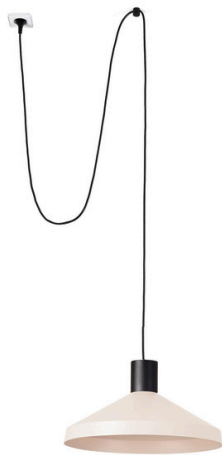

Grey **FA68604-66**

Beige **FA68604-67**

Terracotta **FA68604-68**

| | |
|------------------------|-------------------------|
| Mounting | Ceiling |
| Voltage (V) | 100V-240V |
| Hertz | 50/60Hz |
| Class | II |
| IP | 20 |
| Power (W) | 15 |
| Light source | E27 LED |
| Light source included | No |
| Number of lamp holders | 1 |
| Cable length | 5000 mm |
| Structure material | Steel |
| Shade material | Steel |
| Structure finish | Black |
| Shade finish | Grey, Beige, Terracotta |